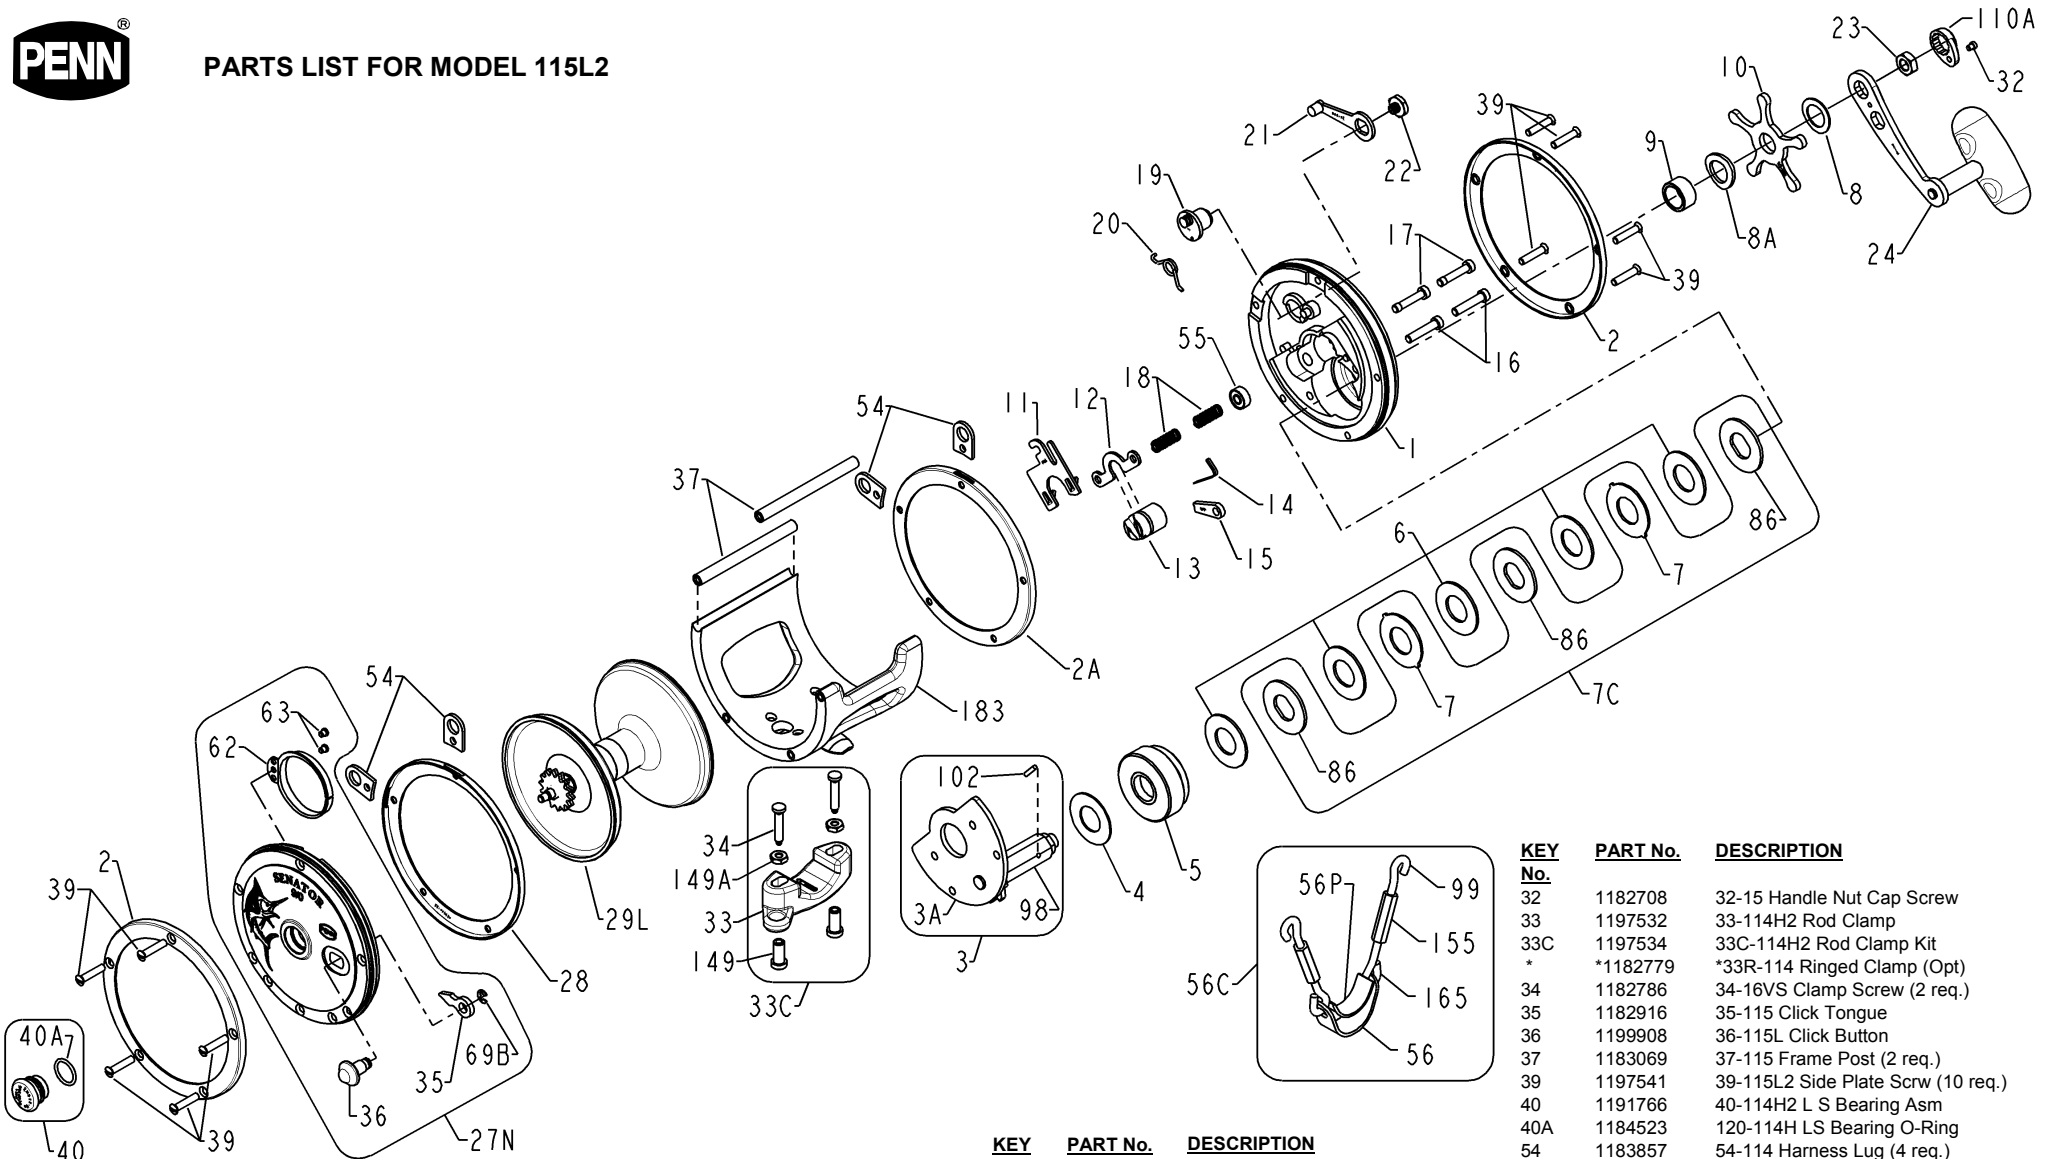

PARTS LIST FOR MODEL 115L2

<u>KEY No.</u>	<u>PART No.</u>	<u>DESCRIPTION</u>
1	1197485	1-115L2 Right Side Plate
2	1197492	2-115L2O Outer RS Ring (2 req.)
2A	1197491	2-115L2i Inner Side Ring
3	1197504	3-115L2 Bridge Assembly
3A	1197505	3-115L2-1 Bridge Sub-Asm
4	1180766	4-115 Fiber Washer
5	1180848	5-115 Main Gear
6	1180911	6-115 Drag Washer (5 req.)
7	1181011	7-115 Metal Ear Washer (2 req.)
7C	1181044	7C-115 Drag Washer Set
8	1181067	8-114 Tension Spring
8A	1181068	8-115 Tension Spring
9	1223682	9-115L2 Spacing Sleeve
10	1181185	10-114 Star Drag Wheel

<u>KEY No.</u>	<u>PART No.</u>	<u>DESCRIPTION</u>
11	1181235	11-115 Eccentric Jack
12	1181262	12-114 Pinion Yoke
13	1191106	13-115 Pinion
14	1181397	14-116 Dog Spring
15	1181439	15-115 Dog
16	1181572	16-114 Bridge Screw (2 req.)
17	1181596	17-114 Bridge Screw (2 req.)
18	1181618	18-114 Clutch Spring (2 req.)
19	1181665	19-115 Eccentric
20	1181766	20-114 Eccentric Spring
21	1181845	21-114 Eccentric Lever
22	1197514	22-114H2 Eccentric Screw
23	1197515	23-114H2 Handle Nut
24	1197519	24-114H2 Handle Asm
27N	1191474	27N-115 L.S. Plate Asm
28	1197528	28-115L2i Inner L.S. Ring
29L	1182514	29L-115 Spool Assembly