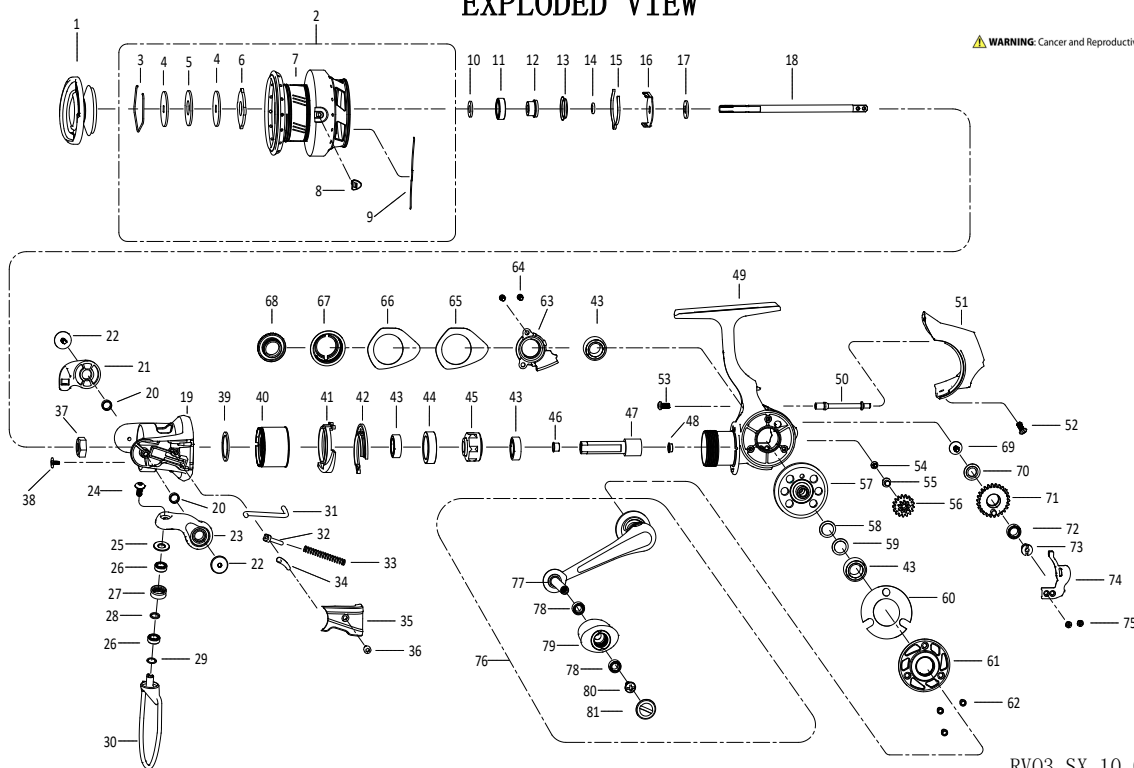

EXPLODED VIEW