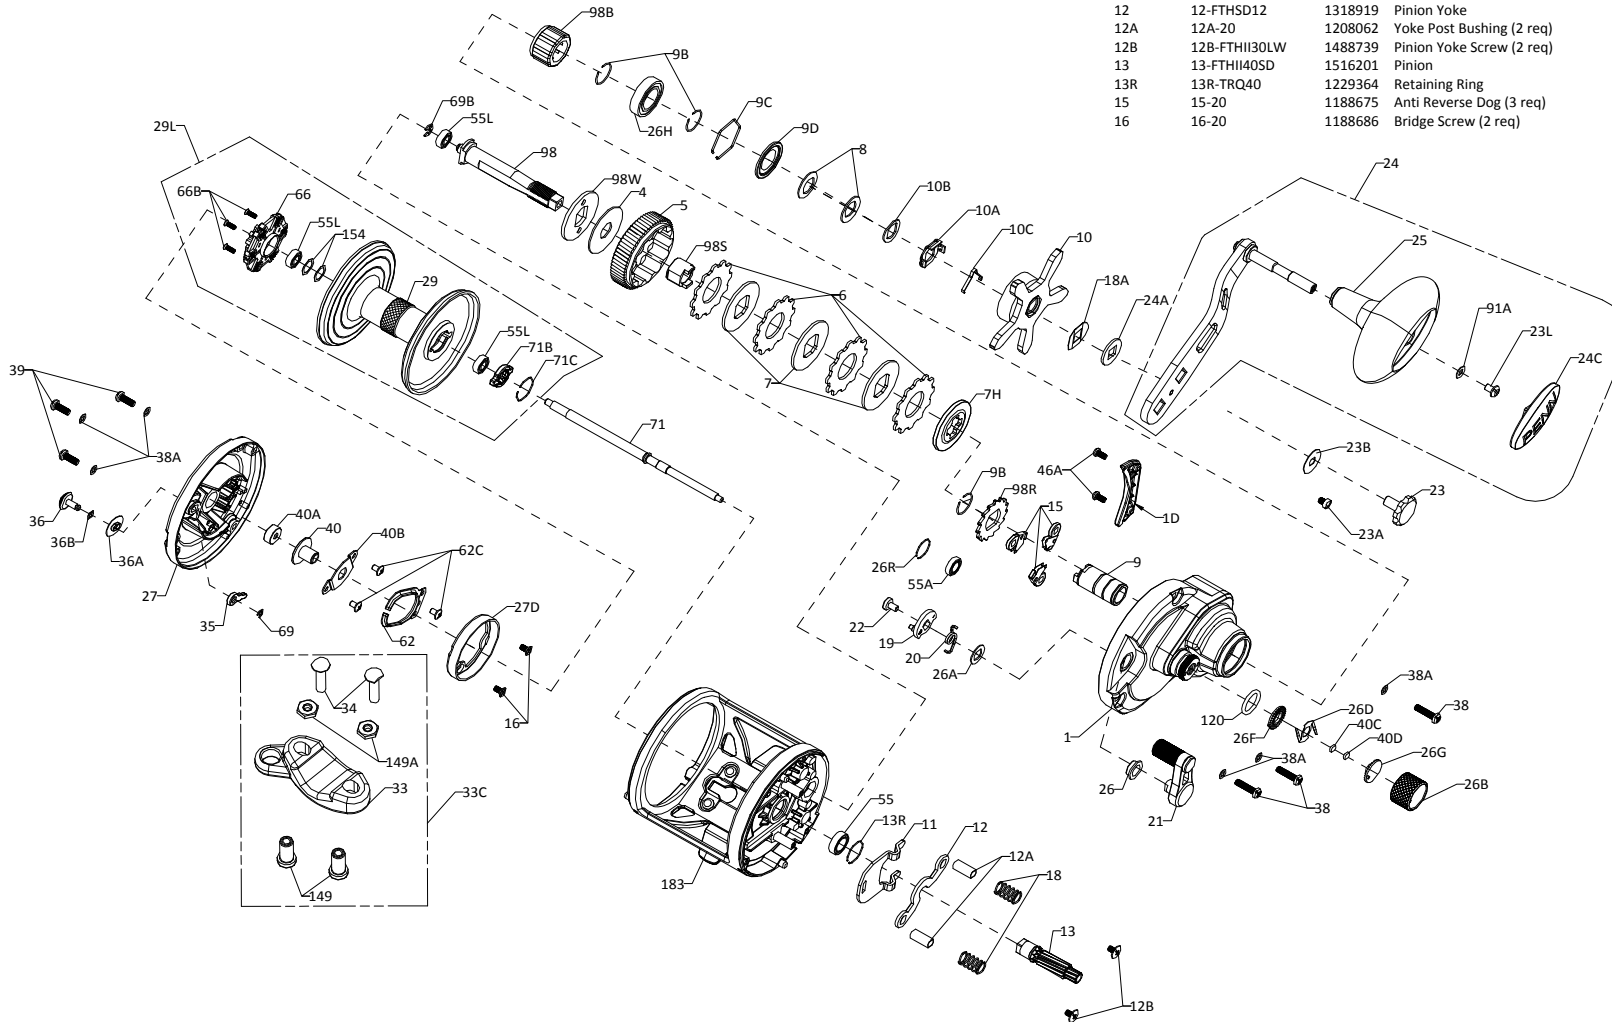

PARTS LIST FATHOM II 25NSD, 30SD and 40SD

REEL PART NO. 1505234(25NSD) , 1505236(30SD) and 1505238(40SD)

Key No.	Penn Style No.	Part No.	Description	Key No.	Penn Style No.	Part No.	Description
1	1-FTHII25NSD	1516176	Right Side Plate Assembly	18	18-20	1188688	Pinion Yoke Spring (2 req)
1	1-FTHII30SD	1516186	Right Side Plate Assembly	18A	18A-20	1188714	Keyed Spring Washer
1	1-FTHII40SD	1516197	Right Side Plate Assembly	19	19-20	1188691	Eccentric
1D	1D-FTHII40SD	1516198	Gearbox Cover	20	20-FTHSD12	1242806	Eccentric Spring
4	4-FTHII30LW	1488726	Drag Washer	21	21-FTHII40SD	1516202	Eccentric Lever (Gunsmoke)
5	5-FTHII40SD	1516199	Main Gear	22	22-20	1188690	Eccentric Screw
6	6-TRQ40	1237037	Drag Washer Tab (4 req)	23	23-FTH20LW	1208117	Handle Screw
7	7-FTHII12SD	1516068	Keyed Metal Drag Washer (3 req)	23A	23A-20	1188717	Handle Lock Screw
7H	7H-FTHII12SD	1516139	Heavy Metal Drag Washer	23B	23B-20	1207784	Handle Screw Washer
8	8-20	1188709	Spring Washer (2 req)	23L	23L-750	1191283	Screw
9	9-FTHII40SD	1516200	Spacer Sleeve	24	24-20	1188716	Handle Assembly
9B	9B-FTHII30LW	1488732	Retainer Ring (3 req)	24A	24A-20	1188715	Handle Thrust Washer
9C	9C-FTHII30LW	1488733	Retainer Ring	24C	24C-66	1191335	Cap- Handle Knob
9D	9D-FTHII30LW	1488734	Bearing Cover	25	25-TRQ40	1240293	Handle Knob
10	10-FTHII30LW	1488735	Star Drag (Gunsmoke)	26	26-20	1188692	Bushing
10A	10A-20	1188711	Star Click Retainer	26A	26A-FTHSD12	1242792	Washer
10B	10B-20	1188710	Star Click Washer	26B	26B-FTHII30LW	1488746	Spool Tension Knob (Gunsmoke)
10C	10C-525MAG2	1188712	Star Click Spring	26D	26D-525MAG2	1125769	Click Spring
11	11-FTHSD25N	1242818	Eccentric Jack	26F	26F-525MAG2	1125768	Click Plate A
12	12-FTHSD12	1318919	Pinion Yoke	26G	26G-525MAG2	1125772	Click Plate B
12A	12A-20	1208062	Yoke Post Bushing (2 req)	26H	26-TRQ40NLD2	1260523	Ball Bearing
12B	12B-FTHII30LW	1488739	Pinion Yoke Screw (2 req)	26R	26R-525MAG2	1214654	Ring Retaining
13	13-FTHII40SD	1516201	Pinion	27	27-FTHII25NSD	1516177	Left Side Plate Assembly
13R	13R-TRQ40	1229364	Retaining Ring	27	27-FTHII30SD	1516187	Left Side Plate Assembly
15	15-20	1188675	Anti Reverse Dog (3 req)	27	27-FTHII40SD	1516203	Left Side Plate Assembly
16	16-20	1188686	Bridge Screw (2 req)	27D	27D-FTHSD12	1242794	Centrifugal Brake Path
				29	29-FTHII25NSD	1516178	Spool (Gunsmoke/Gold)
				29	29-FTHII30SD	1516188	Spool (Gunsmoke/Gold)
				29	29-FTHII40SD	1516204	Spool (Gunsmoke/Gold)
				29L	29L-FTHII25NSD	1516179	Spool Assembly
				29L	29L-FTHII30SD	1516189	Spool Assembly
				29L	29L-FTHII40SD	1516205	Spool Assembly
				33	33-113	1182754	Rod Clamp
				33C	33C-TRQ40	1229936	Rod Clamp Kit
				34	34-45	1182788	Screw, Rod Clamp (2 req)
				35	35-20	1188656	Alarm Pawl
				36	36-FTHSD25N	1242819	Click Button
				36A	36A-FTH20LW	1208113	Click Washer
				36B	36B-20	1188651	Washer
				38	38-20	1188698	Screw (3 req)
				38A	38A-20	1188649	Flat Washer (6 req)
				39	39-20	1188638	Screw (3 req)
				40	40-TRQ40	1230004	Bushing L. S. Spool
				40A	40A-FTHSD12	1242804	Bearing
				40B	40B-FTHSD12	1242805	Protector Bearing
				40C	40C-525MAG2	1208115	Washer, Friction
				40D	40D-525MAG2	1125771	Washer, Rubber Thrust
				46A	46A-FTHII30LW	1488755	Cover Plate Screw (2 req)
				55	55-525MAG2	1214665	Ball Bearing
				55A	55A-525MAG2	1214666	Ball Bearing
				55L	55L-965	1192031	Bearing Spool (3 req)
				62	62-20	1188664	Click Spring
				62C	62C-20	1188654	Screw (3 req)
				66	66-FTHSD12	1242797	Centrifugal Brake
				66B	66B-FTHSD12	1242798	Screw (3 req)
				69	69-20	1188657	Retainer
				69B	69B-600	1184129	Ring Retaining
				71	71-FTHII25NSD	1516180	Spindle
				71	71-FTHII30SD	1516191	Spindle
				71	71-FTHII40SD	1516207	Spindle
				71B	71B-FTHII30SD	1516190	Spool Driver
				71C	71C-TRQ40	1230227	Retaining Ring
				91A	91A-TRQ40NLD2	1277514	Handle Knob Washer
				98	98-FTHII40SD	1516208	Main Gear Shaft
				98B	98B-FTHII30LW	1488764	IAR Bearing
				98R	98R-FTHII30LW	1488765	Ratchet
				98S	98S-FTHII40SD	1516209	Gear Stud Bushing
				98W	98W-FTHII30LW-1	1516218	Thrust Washer
				120	120-113H	1184522	O-Ring
				149	149-45	1184702	Rod Clamp Nut (2 req)
				149A	149-200	1184706	Hex Nut (2 req)
				154	154-FTHSD12	1242803	Shim (As Needed)
				183	183-FTHII25NSD	1516181	Frame Assembly
				183	183-FTHII30SD	1516192	Frame Assembly
				183	183-FTHII40SD	1516210	Frame Assembly