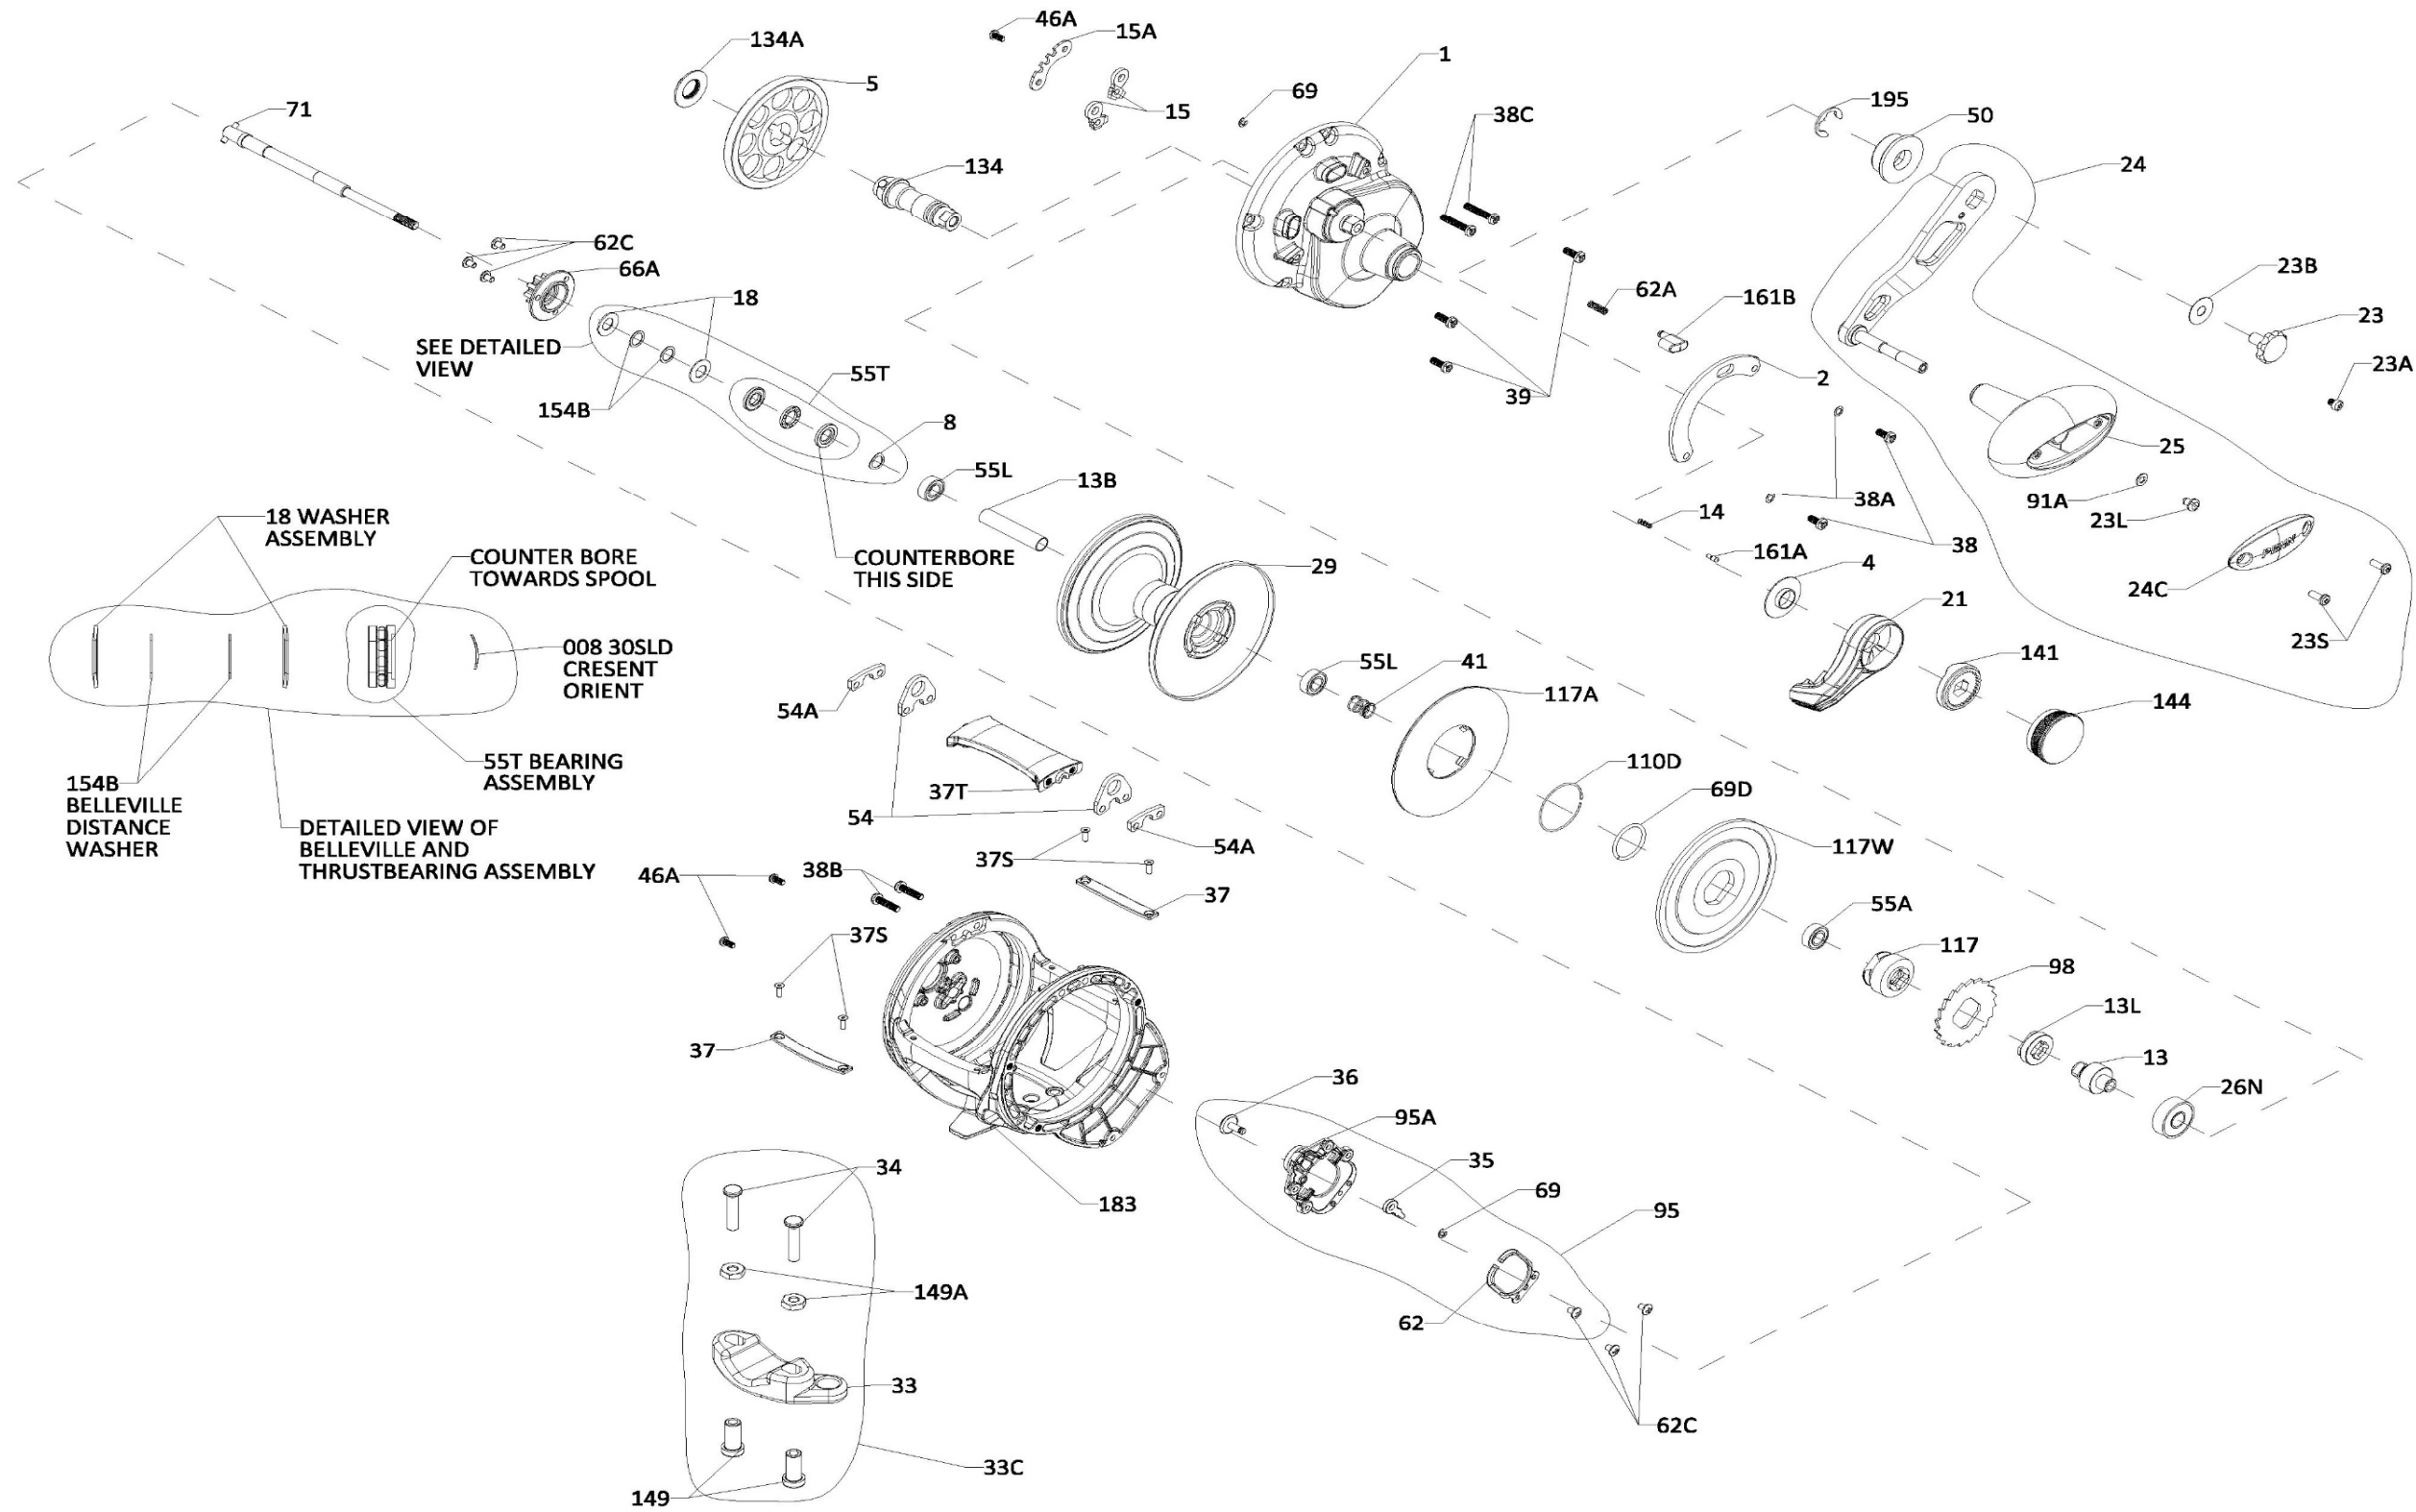

PARTS LIST FOR MODEL
SQUALL II 50LD, 60LD
REEL PART NO. 1594617, 1594618

PARTS LIST FOR MODEL
SQUALL II 50LD, 60LD
REEL PART NO. 1594617, 1594618

Key No.	Part No.	Penn Style No.	Description Parts List	Key No.	Part No.	Penn Style No.	Description Parts List	Key No.	Part No.	Penn Style No.	Description Parts List
1	1600497	1-SQLII50LD	Right Side Plate (50)	33	1182754	33-113	Rod Clamp	66A	1265059	66A-FTHLD	Click Gear
1	1600498	1-SQLII60LD	Right Side Plate (60)	33C	1600563	33C-SQLIILD	Rod Clamp Kit	69	1188657	69-20	Retainer (2 req)
2	1600550	2-SQLII50LD	Quadrant (GunSmoke)	34	1580220	34-FTHIILD2	Screw, Rod Clamp (2 req)	69D	1265060	69D-FTH15LD	Retaining Ring
4	1264978	4-TRQ15LD2	Lever Washer	35	1188656	35-20	Click Tongue	71	1600581	71-SQLII50LD	Spindle (50)
5	1338140	5-FTH40NLD	Main Gear	36	1600564	36-SQLIILD	Click Button (GunSmoke)	71	1600582	71-SQLII60LD	Spindle (60)
8	1257843	8-30SLD	Spring Washer	37	1600569	37-SQLII50LD	Spacer Bar Insert (Gold) (50LD) (2 req)	91A	1277514	91A-TRQ40NLD2	Handle Knob Washer
13	1338144	13-FTH40NLD	Pinion	37	1600570	37-SQLII60LD	Spacer Bar Insert (Gold) (60LD) (2 req)	95	1600583	95-SQLIILD	Click Module Assembly
13B	1600552	13B-SQLII50LD	Spacer Tube	37S	1280734	37S-SQL30VSW	Flat Head Screw (4 req)	95A	1580238	95A-FTHIILD2	Click Module Housing
13B	1309870	13B-FTH60LD2	Spacer Tube	37T	1600571	37T-SQLII50LD	Top Crossbar (50)	98	1265073	98-FTH40NLD2	Ratchet
13L	1338146	13L-FTH40NLD	Spacer	37T	1600572	37T-SQLII60LD	Top Crossbar (60)	110D	1309895	110D-FTH15LD2	Retaining Ring
14	1181406	14-535	Spring	38	1309885	38-FTH15LD	Screw (M3x6.5) (2 req)	117	1600584	117-SQLII30LD	Drive Plate
15	1229374	15-TRQ40	Dog Asm (2 req)	38A	1188649	38A-20	Flat Washer (2 req)	117A	1309899	117A-FTH40NLD2	Drag Washer (Assembly)
15A	1600553	15A-SQLIILD	Anti Rev. Dog Retainer	38B	1188698	38-20	Screw (M3x12) (2 req)	117W	1309902	117W-FTH40NLD2	Drag Washer Metal
18	1265001	18-TRQ40NLD2	Spring Washer (2 req)	38C	1600573	38-SQLII50LD	Screw (M3x16) (2 req)	134	1600585	134-SQLII30LD	Gear Stud
21	1600554	21-SQLII60LD	Drag Lever	39	1188638	39-20	Screw (M3x8) (3 req)	134A	1265086	134A-30SLD2	Nut Gear Stud
23	1208117	23-FTH20LW	Handle Screw (GunSmoke)	41	1265056	41-TRQ40NLD2	Drag Disengaging Spring	141	1580246	141-FTHIILD	Cam Follower
23A	1188717	23A-20	Handle Lock Screw (GunSmoke)	46A	1488755	46A-FTHI30LW	Cover Plate Screw (3 req)	144	1600586	144-SQLIILD	Preset Knob Assembly (Smoke)
23B	1207784	23B-20	Handle Screw Washer	50	1600574	50-SQLIILD	Shield Guard (GunSmoke)	149	1184702	149-45	Rod Clamp Nut (2 req)
23L	1191383	23L-750	Screw	54	1600575	54-SQLIILD	Harness Lug (GunSmoke) (2 req)	149A	1184706	149-200	Hex Nut (2 req)
24	1600556	24-SQLII60LD	Handle Assembly	54A	1600576	54A-SQLIILD	Harness Lug Plug (GunSmoke) (2 req)	154B	1309903	154B-FTH25NLD2	Belleville Distance Washer (2 req)
24C	1286717	24C-SQL50LW	Cap- Handle Knob	55A	1238912	55A-50SLD	Ball Bearing	161A	1265098	161A-TRQ15LD2	Lever Click Pin
24S	1265021	24S-TRQ40NLD2	Screw (2 req)	55L	1286985	55L-20	Ball Bearing (2 req)	161B	1265099	161B-TRQ40NLD2	Strike Button
25	1286716	25-SQL50	Handle knob	55T	1238913	55T-30SLD	Thrust Bearing	183	1600591	183-SQLII50LD	Frame Assembly (50)
26N	1182145	26N-25	Bearing	62	1188664	62-20	Click Spring	183	1600592	183-SQLII60LD	Frame Assembly (60)
29	1600561	29-SQLII50LD	Spool (GunSmoke/Gold) (50)	62A	1236596	62-TRQ40	Spring Click Locator	195	1184955	195-40	Retaining Ring
29	1600562	29-SQLII60LD	Spool (GunSmoke/Gold) (60)	62C	1188654	62C-20	Screw (6 req)				