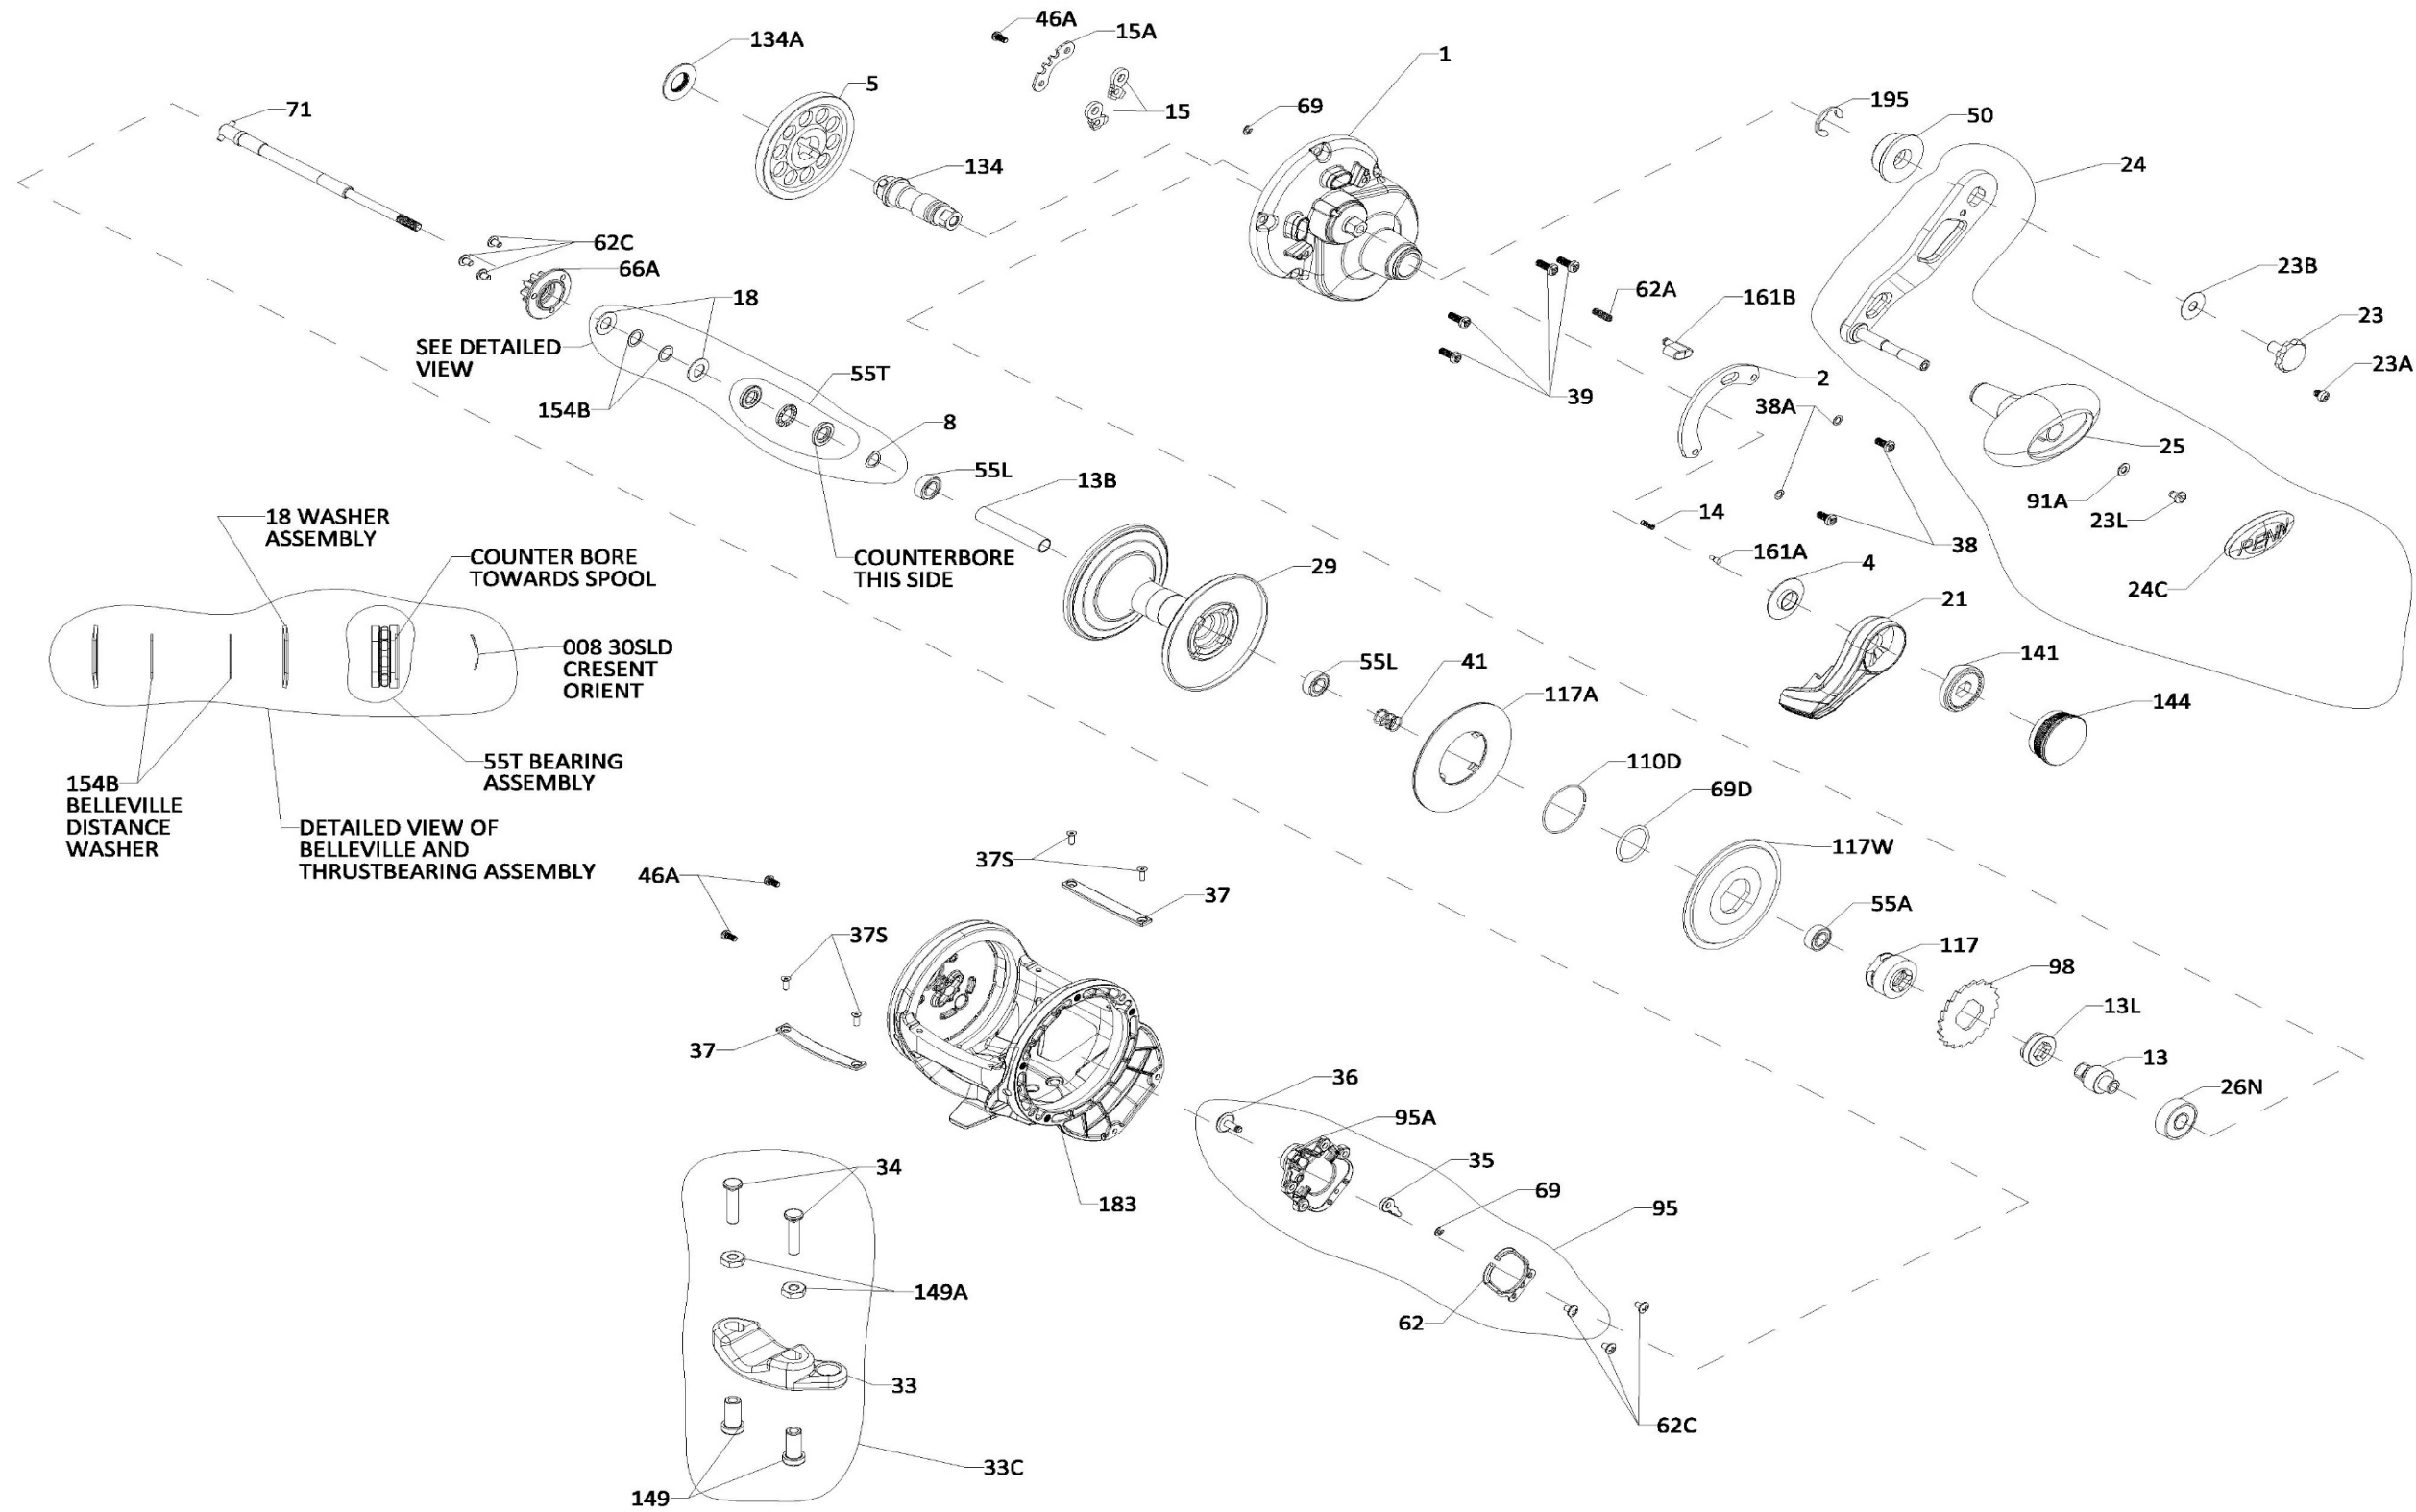

PARTS LIST FOR MODEL  
SQUALL II 25NLD, 30LD, 40LD  
REEL PART NO. 1594613, 1594614, 1594616

PARTS LIST FOR MODEL  
 SQUALL II 25NLD, 30LD, 40LD  
 REEL PART NO. 1594613, 1594614, 1594616

Key No.	Part No.	Penn Style No.	Description Parts List	Key No.	Part No.	Penn Style No.	Description Parts List	Key No.	Part No.	Penn Style No.	Description Parts List
1	1600493	1-SQLII25NLD	Right Side Plate (25N)	29	1600557	29-SQLII25NLD	Spool (GunSmoke/Gold) (25N)	69	1188657	69-20	Retainer (2 req)
1	1600494	1-SQLII30LD	Right Side Plate (30)	29	1600558	29-SQLII30LD	Spool (GunSmoke/Gold) (30)	69D	1265060	69D-FTH15LD	Retaining Ring
1	1600495	1-SQLII40LD	Right Side Plate (40)	29	1600559	29-SQLII40LD	Spool (GunSmoke/Gold) (40)	71	1600577	71-SQLII25NLD	Spindle (25N)
2	1600549	2-SQLII25NLD	Quadrant (GunSmoke)	33	1182754	33-113	Rod Clamp	71	1600578	71-SQLII30LD	Spindle (30)
4	1264978	4-TRQ15LD2	Lever Washer	33C	1600563	33C-SQLIILD	Rod Clamp Kit	71	1600579	71-SQLII40LD	Spindle (40)
5	1338139	5-FTH30LD	Main Gear	34	1580220	34-FTHIILD2	Screw, Rod Clamp (2 req)	91A	1277514	91A-TRQ40NLD2	Handle Knob Washer
8	1257843	8-30SLD	Spring Washer	35	1188656	35-20	Click Tongue	95	1600583	95-SQLIILD	Click Module Assembly
13	1338143	13-FTH30LD	Pinion	36	1600564	36-SQLIILD	Click Button (GunSmoke)	95A	1580238	95A-FTHIILD2	Click Module Housing
13B	1309867	13B-FTH25NLD2	Spacer Tube (25N)	37	1600565	37-SQLII25NLD	Spacer Bar Insert (Gold) (25NLD) (2 req)	98	1265073	98-FTH40NLD2	Ratchet
13B	1309868	13B-FTH30LD2	Spacer Tube (30)	37	1600566	37-SQLII30LD	Spacer Bar Insert (Gold) (30LD) (2 req)	110D	1309895	110D-FTH15LD2	Retaining Ring
13B	1600551	13B-SQLII40LD	Spacer Tube (40)	37	1600567	37-SQLII40LD	Spacer Bar Insert (Gold) (40LD) (2 req)	117	1600584	117-SQLII30LD	Drive Plate
13L	1338146	13L-FTH40NLD	Spacer	37S	1280734	37S-SQL30VSW	Flat Head Screw (4 req)	117A	1309898	117A-FTH25NLD2	Drag Washer (Assembly)
14	1181406	14-535	Spring	38	1309885	38-FTH15LD	Screw (M3x6.5) (2 req)	117W	1309901	117W-FTH25NLD2	Drag Washer Metal
15	1229374	15-TRQ40	Dog Asm (2 req)	38A	1188649	38A-20	Flat Washer (2 req)	134	1600585	134-SQLII30LD	Gear Stud
15A	1600553	15A-SQLIILD	Anti Rev. Dog Retainer	39	1188638	39-20	Screw (M3x8) (4 req)	134A	1265086	134A-30SLD2	Nut Gear Stud
18	1265001	18-TRQ40NLD2	Spring Washer (2 req)	41	1265056	41-TRQ40NLD2	Drag Disengaging Spring	141	1580246	141-FTHIILD	Cam Follower
21	1580196	21-FTHII30LD2	Drag Lever	46A	1488755	46A-FTHII30LW	Cover Plate Screw (3 req)	144	1600586	144-SQLIILD	Preset Knob Assembly (Smoke)
23	1208117	23-FTH20LW	Handle Screw (GunSmoke)	50	1600574	50-SQLIILD	Shield Guard (GunSmoke)	149	1184702	149-45	Rod Clamp Nut (2 req)
23A	1188717	23A-20	Handle Lock Screw (GunSmoke)	55A	1238912	55A-50SLD	Ball Bearing	149A	1184706	149-200	Hex Nut (2 req)
23B	1207784	23B-20	Handle Screw Washer	55L	1286985	55L-20	Ball Bearing (2 req)	154B	1309904	154B-FTH40NLD2	Belleville Distance Washer
23L	1191383	23L-750	Screw	55T	1238913	55T-30SLD	Thrust Bearing	154B	1309903	154B-FTH25NLD2	Belleville Distance Washer
24	1600555	24-SQLII40LD	Handle Assembly	62	1188664	62-20	Click Spring	161A	1265098	161A-TRQ15LD2	Lever Click Pin
24C	1191335	24C-66	Cap- Handle Knob	62A	1236596	62-TRQ40	Spring Click Locator	161B	1265099	161B-TRQ40NLD2	Strike Button
25	1240293	25-TRQ40	Handle Knob	62C	1188654	62C-20	Screw (6 req)	183	1600587	183-SQLII25NLD	Frame Assembly (25N)
26N	1182145	26N-25	Bearing	66A	1265059	66A-FTHLD	Click Gear	183	1600588	183-SQLII30LD	Frame Assembly (30)
								183	1600589	183-SQLII40LD	Frame Assembly (40)
								195	1184955	195-40	Retaining Ring