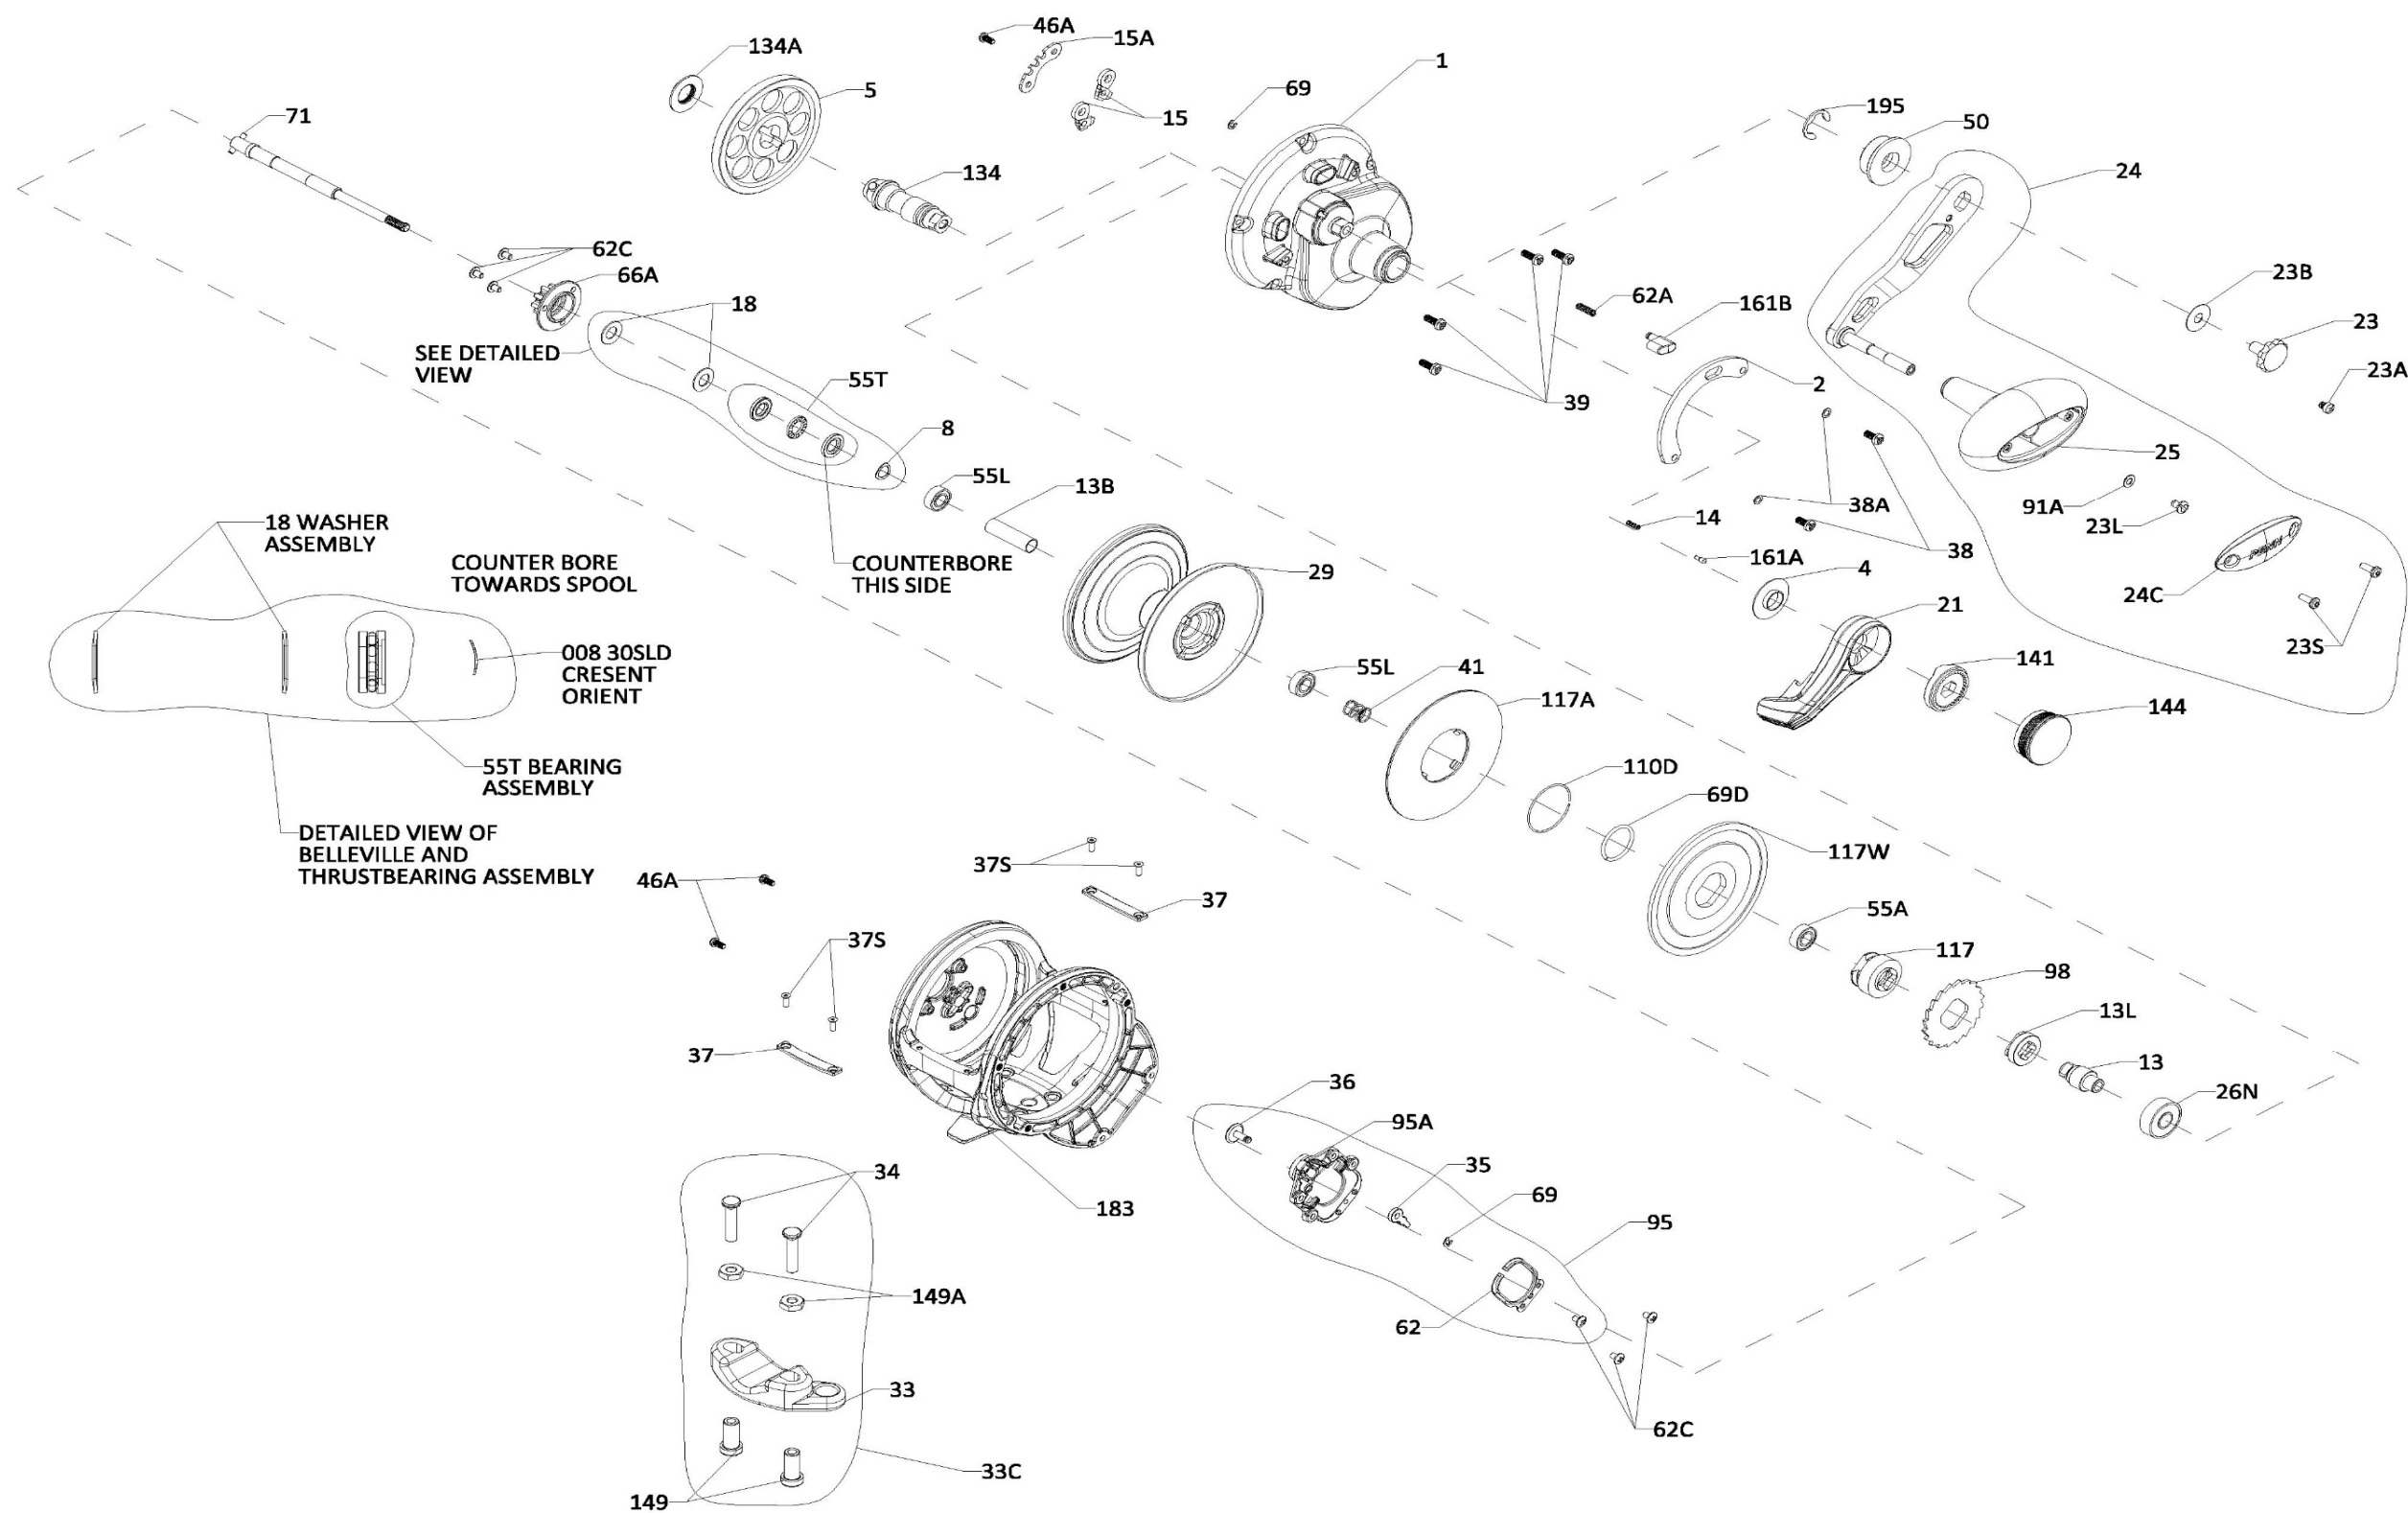

PARTS LIST FOR MODEL
SQUALL II 40NLDHS
REEL PART NO. 1594615

PARTS LIST FOR MODEL
SQUALL II 40NLDHS
REEL PART NO. 1594615

Key No.	Part No.	Penn Style No.	Description Parts List	Key No.	Part No.	Penn Style No.	Description Parts List	Key No.	Part No.	Penn Style No.	Description Parts List
1	1600496	1-SQLII40NLDHS	Right Side Plate	29	1600560	29-SQLII40NLDHS	Spool (GunSmoke/Gold)	69	1188657	69-20	Retainer (2 req)
2	1600550	2-SQLII50LD	Quadrant (GunSmoke)	33	1182754	33-113	Rod Clamp	69D	1265060	69D-FTH15LD	Retaining Ring
4	1264978	4-TRQ15LD2	Lever Washer	33C	1600563	33C-SQLIILD	Rod Clamp Kit	71	1600580	71-SQLII40NLDHS	Spindle
5	1338141	5-FTH40NLDHS	Main Gear	34	1580220	34-FTHIILD2	Screw, Rod Clamp (2 req)	91A	1277514	91A-TRQ40NLD2	Handle Knob Washer
8	1257843	8-30SLD	Spring Washer	35	1188656	35-20	Click Tongue	95	1600583	95-SQLIILD	Click Module Assembly
13	1338145	13-FTH40NLDHS	Pinion	36	1600564	36-SQLIILD	Click Button (GunSmoke)	95A	1580238	95A-FTHIILD2	Click Module Housing
13B	1309869	13B-FTH40NLD2	Spacer Tube	37	1600568	37-SQLII40NLD	Spacer Bar Insert (Gold) (2 req)	98	1265073	98-FTH40NLD2	Ratchet
13L	1338146	13L-FTH40NLD	Spacer	37S	1280734	37S-SQL30VSW	Flat Head Screw (4 req)	110D	1309895	110D-FTH15LD2	Retaining Ring
14	1181406	14-535	Spring	38	1309885	38-FTH15LD	Screw (M3x6.5) (2 req)	117	1600584	117-SQLII30LD	Drive Plate
15	1229374	15-TRQ40	Dog Asm (2 req)	38A	1188649	38A-20	Flat Washer (2 req)	117A	1309899	117A-FTH40NLD2	Drag Washer (Assembly)
15A	1600553	15A-SQLIILD	Anti Rev. Dog Retainer	39	1188638	39-20	Screw (M3x8) (4 req)	117W	1309902	117W-FTH40NLD2	Drag Washer Metal
18	1265001	18-TRQ40NLD2	Spring Washer (2 req)	41	1265056	41-TRQ40NLD2	Drag Disengaging Spring	134	1600585	134-SQLII30LD	Gear Stud
21	1580200	21-FTHII40NLDHS	Drag Lever	46A	1488755	46A-FTHII30LW	Cover Plate Screw (3 req)	134A	1265086	134A-30SLD2	Nut Gear Stud
23	1208117	23-FTH20LW	Handle Screw (GunSmoke)	50	1600574	50-SQLIILD	Shield Guard (GunSmoke)	141	1580246	141-FTHIILD	Cam Follower
23A	1188717	23A-20	Handle Lock Screw (GunSmoke)	55A	1238912	55A-50SLD	Ball Bearing	144	1600586	144-SQLIILD	Preset Knob Assembly (Smoke)
23B	1207784	23B-20	Handle Screw Washer	55L	1286985	55L-20	Ball Bearing (2 req)	149	1184702	149-45	Rod Clamp Nut (2 req)
23L	1191383	23L-750	Screw	55T	1238913	55T-30SLD	Thrust Bearing	149A	1184706	149-200	Hex Nut (2 req)
24	1600556	24-SQLII60LD	Handle Assembly	62	1188664	62-20	Click Spring	161A	1265098	161A-TRQ15LD2	Lever Click Pin
24C	1286717	24C-SQL50LW	Cap- Handle Knob	62A	1236596	62-TRQ40	Spring Click Locator	161B	1265099	161B-TRQ40NLD2	Strike Button
24S	1265021	24S-TRQ40NLD2	Screw (2 req)	62C	1188654	62C-20	Screw (6 req)	183	1600590	183-SQLII40NLDHS	Frame Assembly
25	1286716	25-SQL50	Handle knob	66A	1265059	66A-FTHLD	Click Gear	195	1184955	195-40	Retaining Ring
26N	1182145	26N-25	Bearing								