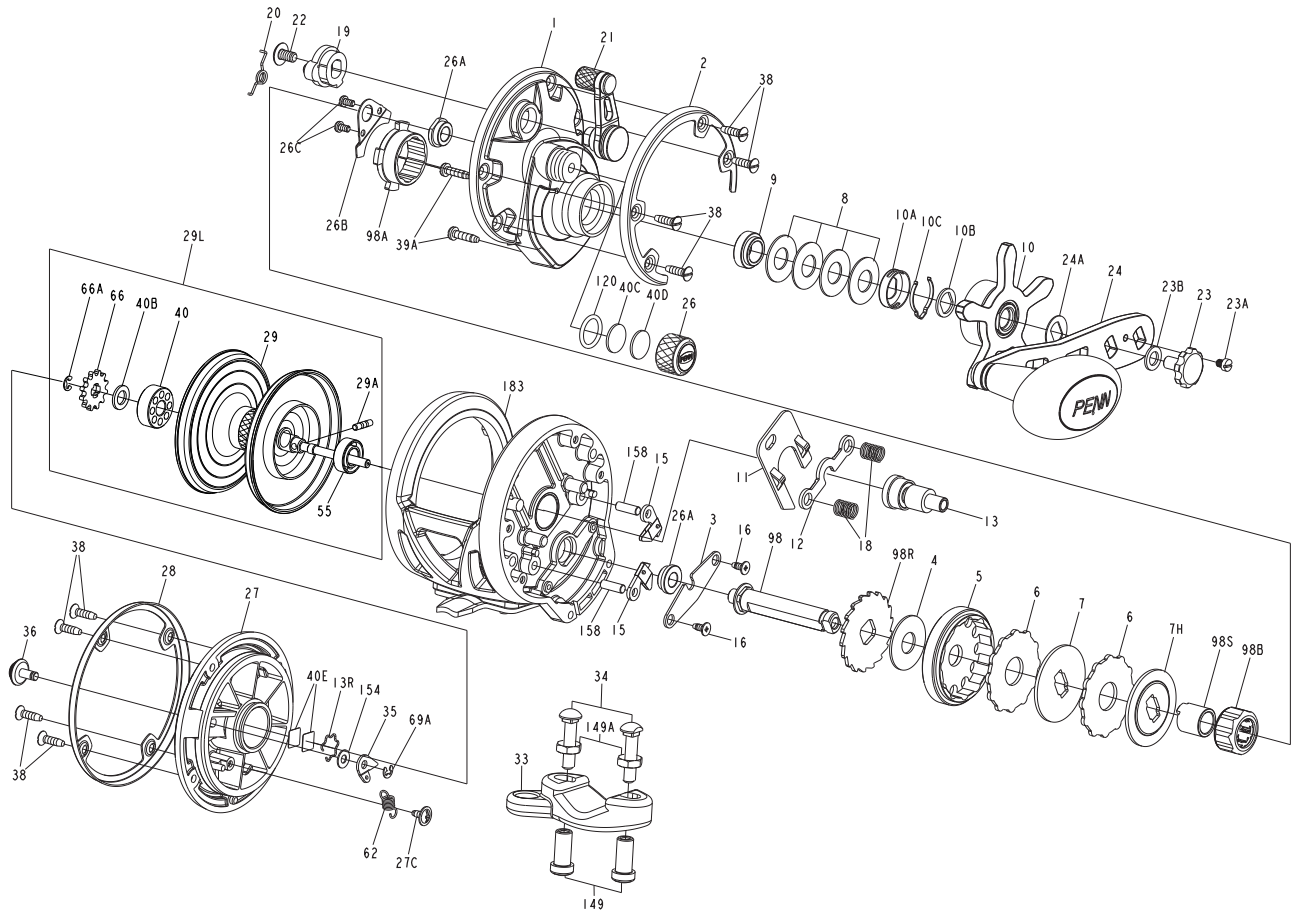

PARTS LIST FOR WAR20N and WAR30
REEL ASM. Nos. 1366200(WAR20N)&1366201(WAR30)

KEY

NO.	PART NO.	PENN STYLE NO.	DESCRIPTION
1	1383108	1-WAR20N	Right Side Plate(20N)
1	1383109	1-WAR30	Right Side Plate(30)
2	1383110	2-WAR20N	Right Side Ring
3	1384179	3-WAR15LW	Bridge
4	1382976	4-WAR15LW	Drag Washer
5	1382977	5-WAR15LW	Main Gear
6	1382978	6-WAR15LW	Tabbed Drag Washer(2 req)
7	1382999	7-WAR15LW	Keyed Metal Drag Washer
7H	1383000	7H-WAR15LW	Heavy Metal Drag Washer
8	1383001	8-WAR15LW	Spring Washer (4 req)
9	1384180	9-WAR15LW	Spacing Sleeve
10	1383002	10-WAR15LW	Star Drag
10A	1383003	10A-WAR15LW	Star Click Retainer
10B	1383004	10B-WAR15LW	Star Click Washer
10C	1383005	10C-WAR15LW	Star Click Spring
11	1383104	11-WAR30LW	Eccentric Jack
12	1383007	12-WAR15LW	Pinion Yoke
13	1383008	13-WAR15LW	Pinion
13R	1384184	13R-WAR20N	Retainer Ring
15	1383009	15-WAR15LW	Anti Reverse Dog(2 req)
16	1383010	16-WAR15LW	Screw (2 req)
18	1383011	18-WAR15LW	Pinion Yoke Spring (2 req)
19	1383012	19-WAR15LW	Eccentric
20	1383013	20-WAR15LW	Eccentric Spring
21	1383106	21-WAR30LW	Eccentric Lever
22	1383015	22-WAR15LW	Eccentric Screw
23	1383016	23-WAR15LW	Handle Assembly Screw
23A	1383017	23A-WAR15LW	Handle Lock Screw
23B	1383018	23B-WAR15LW	Handle Screw Washer
24	1383019	24-WAR15LW	Handle Assembly
24A	1383020	24A-WAR15LW	Handle Thrust Washer
26	1383021	26-WAR15LW	Spool Tension Control Cap
26A	1383022	26A-WAR15LW	Bushing
26B	1383023	26B-WAR15LW	Clutch Retainer
26C	1383024	26C-WAR15LW	Screw(2req)