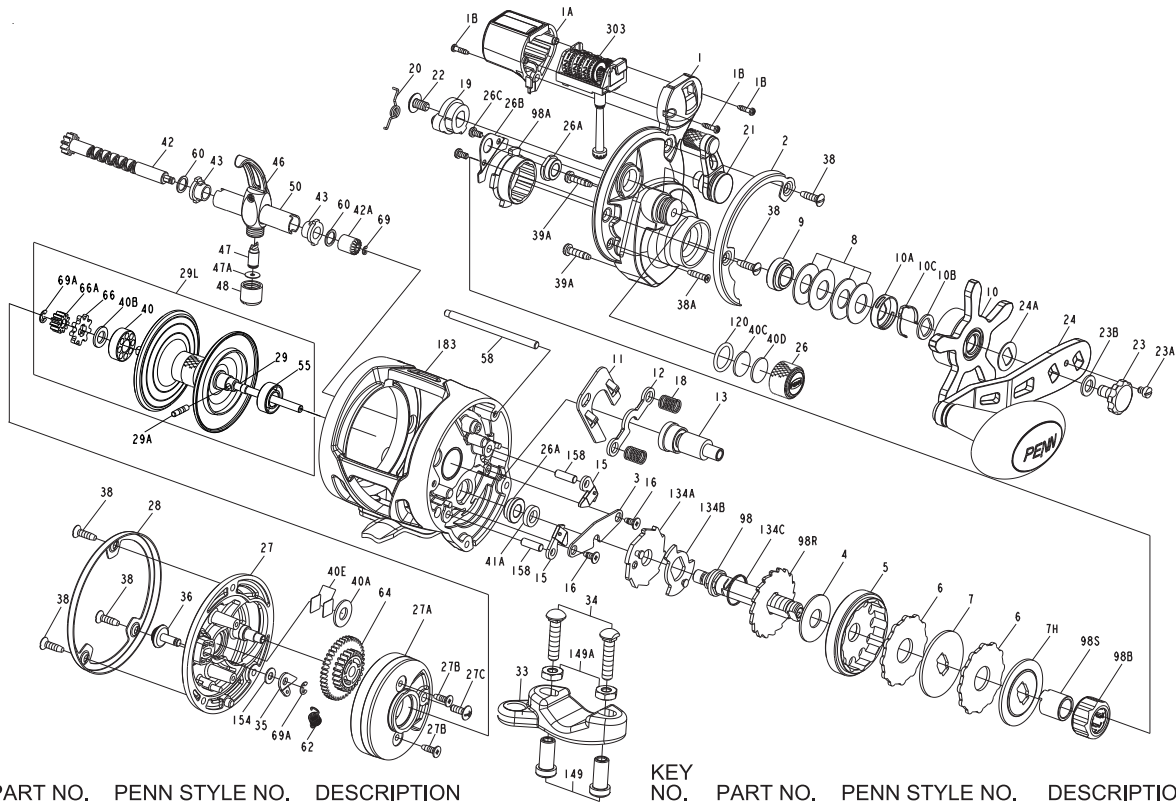

PARTS LIST FOR WAR15LWLC and WAR20LWLC
 REEL ASM. Nos. 1366188(WAR15LWLC)&1366193(WAR20LWLC)

KEY NO.	PART NO.	PENN STYLE NO.	DESCRIPTION	KEY NO.	PART NO.	PENN STYLE NO.	DESCRIPTION
1	1383081	1-WAR15LWLC	Right Side Plate(15)	35	1383037	35-WAR15LW	Click Tongue
1	1383082	1-WAR20LWLC	Right Side Plate(20)	36	1383038	36-WAR15LW	Click Button
1A	1383083	1A-WAR15LWLC	Line Counter Cover	38	1383039	38-WAR15LW	Screw (5 req)
1B	1383084	1B-WAR15LWLC	Screw, L.C.Cover(3req)	38A	1383040	38A-WAR15LW	Screw
2	1383085	2-WAR15LWLC	Right Side Ring	39A	1383041	39A-WAR15LW	Screw(2req)
3	1384179	3-WAR15LW	Bridge	40	1383042	40-WAR15LW	Ball Bearing
4	1382976	4-WAR15LW	Drag Washer	40A	1383043	40A-WAR15LW	Washer
5	1382977	5-WAR15LW	Main Gear	40B	1383044	40B-WAR15LW	Felt Washer
6	1382978	6-WAR15LW	Tabbed Drag Washer(2 req)	40C	1383045	40C-WAR15LW	Washer, Acetal Thrust
7	1382999	7-WAR15LW	Keyed Metal Drag Washer	40D	1383046	40D-WAR15LW	Washer, Rubber Thrust
7H	1383000	7H-WAR15LW	Heavy Metal Drag Washer	40E	1383047	40E-WAR15LW	Thrust Washer (2req)
8	1383001	8-WAR15LW	Spring Washer (4 req)	41A	1384181	41A-WAR15LW	Bushing
9	1384180	9-WAR15LW	Spacing Sleeve	42	1385461	42-WAR15LWLC	Worm Shaft Assembly(15)
10	1383002	10-WAR15LW	Star Drag	42	1385462	42-WAR20LWLC	Worm Shaft Assembly(20)
10A	1383003	10A-WAR15LW	Star Click Retainer	42A	1384183	42A-WAR15LWLC	Gear, L.C. Drive
10B	1383004	10B-WAR15LW	Star Click Washer	43	1383051	43-WAR15LW	Worm Shaft Bushing(2req)
10C	1383005	10C-WAR15LW	Star Click Spring	46	1383052	46-WAR15LW	Line Guide Assembly
11	1383006	11-WAR15LW	Eccentric Jack	47	1383053	47-WAR15LW	Line Guide Pawl
12	1383007	12-WAR15LW	Pinion Yoke	47A	1383054	47A-WAR15LW	Pawl Shim
13	1383008	13-WAR15LW	Pinion	48	1383055	48-WAR15LW	Line Guide Nut
15	1383009	15-WAR15LW	Anti Reverse Dog(2 req)	50	1383056	50-WAR15LW	Worm Shield(15)
16	1383010	16-WAR15LW	Screw (2 req)	50	1383057	50-WAR20LW	Worm Shield(20)
18	1383011	18-WAR15LW	Pinion Yoke Spring (2 req)	55	1451533	55-WAR15LW	Ball Bearing
19	1383012	19-WAR15LW	Eccentric	58	1383058	58-WAR15LW	Line Guide Post(15)
20	1383013	20-WAR15LW	Eccentric Spring	58	1383059	58-WAR20LW	Line Guide Post(20)
21	1383014	21-WAR15LW	Eccentric Lever	60	1383060	60-WAR15LW	Worm Shaft Washer(2req)
22	1383015	22-WAR15LW	Eccentric Screw	62	1383061	62-WAR15LW	Spring
23	1383016	23-WAR15LW	Handle Assembly Screw	64	1383062	64-WAR15LW	Idler Gear
23A	1383017	23A-WAR15LW	Handle Lock Screw	66	1383063	66-WAR15LW	Click Ratchet
23B	1383018	23B-WAR15LW	Handle Screw Washer	66A	1383064	66A-WAR15LW	Spool Gear
24	1383019	24-WAR15LW	Handle Assembly	69	1446770	69-WAR15LWLC	Retainer Ring
24A	1383020	24A-WAR15LW	Handle Thrust Washer	69A	1383066	69A-WAR15LW	Retainer Ring (2 req)
26	1383021	26-WAR15LW	Spool Tension Control Cap	98	1383067	98-WAR15LW	Main Gear Shaft
26A	1383022	26A-WAR15LW	Bushing (2req)	98A	1383068	98A-WAR15LW	Clutch Housing
26B	1383023	26B-WAR15LW	Clutch Retainer	98B	1384182	98B-WAR15LW	Clutch
26C	1383024	26C-WAR15LW	Screw(2req)	98R	1383069	98R-WAR15LW	Anti Reverse Ratchet
27	1383086	27-WAR15LWLC	Left Side Plate(15)	98S	1383070	98S-WAR15LW	Clutch Sleeve
27	1383087	27-WAR20LWLC	Left Side Plate(20)	120	1383071	120-WAR15LW	O-Ring
27A	1383027	27A-WAR15LW	Bearing Housing	134A	1383072	134A-WAR15LW	Clutch Recover Plate
27B	1383028	27B-WAR15LW	Screw(2req)	134B	1383073	134B-WAR15LW	Clutch Recover Support Plate
27C	1383029	27C-WAR15LW	Screw	134C	1383074	134C-WAR15LW	Clutch Recover Spring
28	1383030	28-WAR15LW	Left Side Ring	149	1184702	149-045	Rod Clamp Nut (2 req)
29	1383031	29-WAR15LW	Spool (15)	149A	1184706	149-200	Hex Nut (2 req)
29	1383032	29-WAR20LW	Spool (20)	154	1383077	154-WAR15LW	Click Button Washer
29A	1451532	29A-WAR15LW	Pin	158	1383078	158-WAR15LW	Dog Pin(2req)
29L	1383033	29L-WAR15LW	Spool Assembly(15)	183	1383079	183-WAR15LW	Frame Assembly(15)
29L	1383034	29L-WAR20LW	Spool Assembly(20)	183	1383080	183-WAR20LW	Frame Assembly(20)
33	1182754	33-113	Rod Clamp	303	1383274	303-WAR15LWLC	Counter Wheel Assembly
34	1182788	34-045	Screw (2 req)				