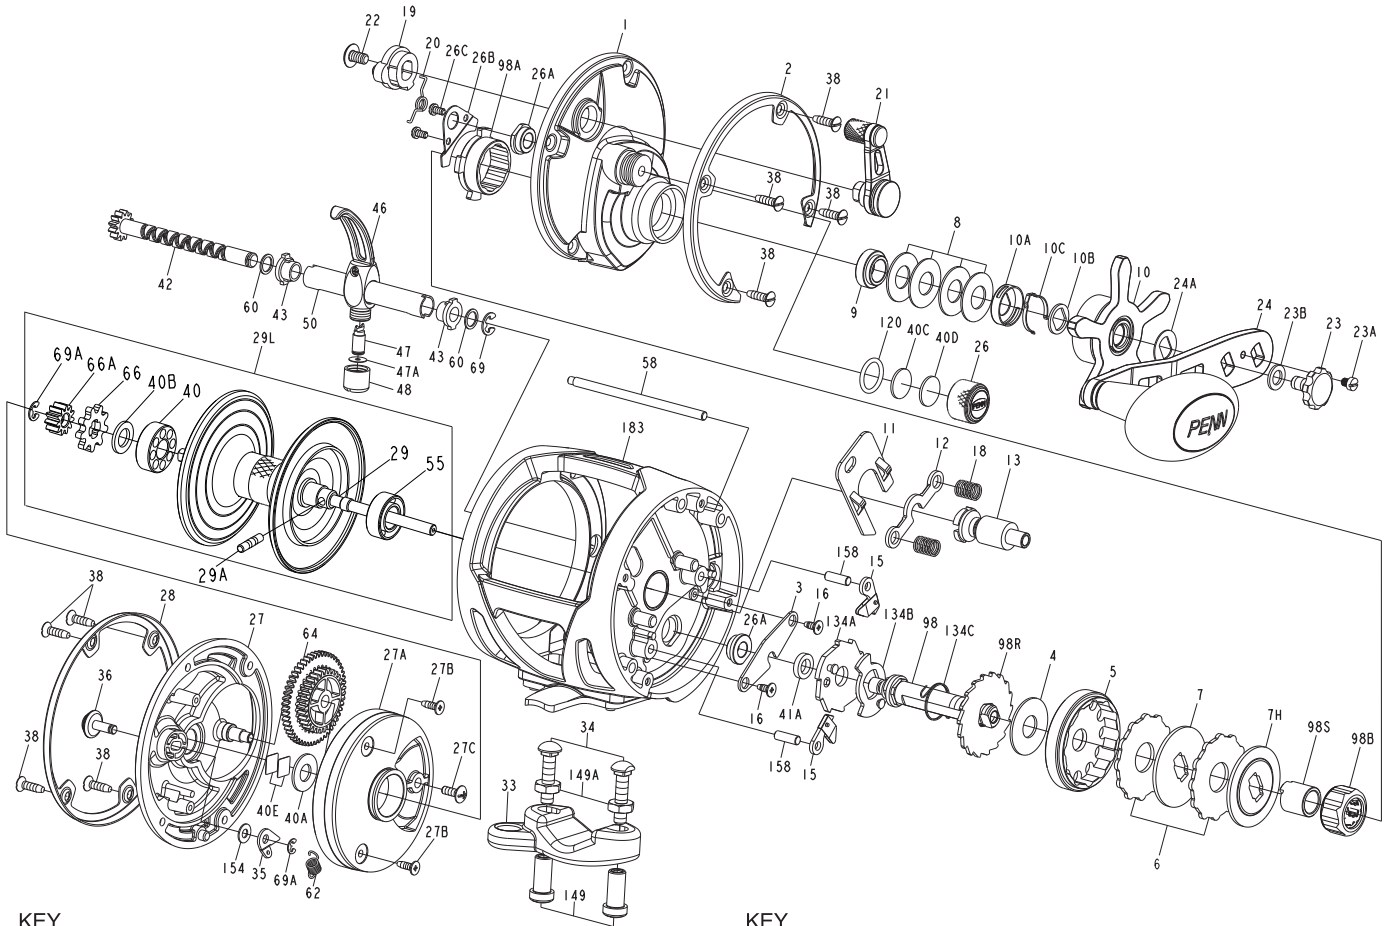

**PARTS LIST FOR WAR30LW**  
REEL ASM. Nos. 1366195

KEY NO.	PART NO.	PENN STYLE NO.	DESCRIPTION	KEY NO.	PART NO.	PENN STYLE NO.	DESCRIPTION
1	1383101	1-WAR30LW	Right Side Plate	34	1182788	34-045	Screw (2 req)
2	1383102	2-WAR30LW	Right Side Ring	35	1383037	35-WAR15LW	Click Tongue
3	1384179	3-WAR15LW	Bridge	36	1383038	36-WAR15LW	Click Button
4	1382976	4-WAR15LW	Drag Washer	38	1383039	38-WAR15LW	Screw (8 req)
5	1383103	5-WAR30LW	Main Gear	40	1451534	40-WAR30LW	Ball Bearing
6	1382978	6-WAR15LW	Tabbed Drag Washer(2 req)	40A	1446773	40A-WAR30LW	Washer
7	1382999	7-WAR15LW	Keyed Metal Drag Washer	40B	1383044	40B-WAR15LW	Felt Washer
7H	1383000	7H-WAR15LW	Heavy Metal Drag Washer	40C	1383045	40C-WAR15LW	Washer, Acetal Thrust
8	1383001	8-WAR15LW	Spring Washer (4 req)	40D	1383046	40D-WAR15LW	Washer, Rubber Thrust
9	1384180	9-WAR15LW	Spacing Sleeve	40E	1383047	40E-WAR15LW	Thrust Washer (2req)
10	1383002	10-WAR15LW	Star Drag	41A	1384181	41A-WAR15LW	Bushing
10A	1383003	10A-WAR15LW	Star Click Retainer	42	1383318	42-WAR30LW	Worm Shaft Assembly
10B	1383004	10B-WAR15LW	Star Click Washer	43	1383051	43-WAR15LW	Worm Shaft Bushing(2req)
10C	1383005	10C-WAR15LW	Star Click Spring	46	1383288	46-WAR30LW	Line Guide Assembly
11	1383104	11-WAR30LW	Eccentric Jack	47	1383053	47-WAR15LW	Line Guide Pawl
12	1383007	12-WAR15LW	Pinion Yoke	47A	1383054	47A-WAR15LW	Pawl Shim
13	1383105	13-WAR30LW	Pinion	48	1383055	48-WAR15LW	Line Guide Nut
15	1383009	15-WAR15LW	Anti Reverse Dog(2 req)	50	1383057	50-WAR20LW	Worm Shield
16	1383010	16-WAR15LW	Screw (2 req)	55	1451533	55-WAR15LW	Ball Bearing
18	1383011	18-WAR15LW	Pinion Yoke Spring (2 req)	58	1383059	58-WAR20LW	Line Guide Post
19	1383012	19-WAR15LW	Eccentric	60	1383060	60-WAR15LW	Worm Shaft Washer(2req)
20	1383013	20-WAR15LW	Eccentric Spring	62	1383061	62-WAR15LW	Spring
21	1383106	21-WAR30LW	Eccentric Lever	64	1383289	64-WAR30LW	Idler Gear
22	1383015	22-WAR15LW	Eccentric Screw	66	1383290	66-WAR30LW	Click Ratchet
23	1383016	23-WAR15LW	Handle Assembly Screw	66A	1383064	66A-WAR15LW	Spool Gear
23A	1383017	23A-WAR15LW	Handle Lock Screw	69	1383065	69-WAR15LW	Retainer Ring
23B	1383018	23B-WAR15LW	Handle Screw Washer	69A	1383066	69A-WAR15LW	Retainer Ring (2 req)
24	1383019	24-WAR15LW	Handle Assembly	98	1383067	98-WAR15LW	Main Gear Shaft
24A	1383020	24A-WAR15LW	Handle Thrust Washer	98A	1383068	98A-WAR15LW	Clutch Housing
26	1383021	26-WAR15LW	Spool Tension Control Cap	98B	1384182	98B-WAR15LW	Clutch
26A	1383022	26A-WAR15LW	Bushing(2req)	98R	1383069	98R-WAR15LW	Anti Reverse Ratchet
26B	1383023	26B-WAR15LW	Clutch Retainer	98S	1383070	98S-WAR15LW	Clutch Sleeve
26C	1383024	26C-WAR15LW	Screw(2req)	120	1383071	120-WAR15LW	O-Ring
27	1383284	27-WAR30LW	Left Side Plate	134A	1383072	134A-WAR15LW	Clutch Recover Plate
27A	1446772	27A-WAR30LW	Bearing Housing	134B	1383073	134B-WAR15LW	Clutch Recover Support Plate
27B	1383028	27B-WAR15LW	Screw(2req)	134C	1383074	134C-WAR15LW	Clutch Recover Spring
27C	1383029	27C-WAR15LW	Screw	149	1184702	149-045	Rod Clamp Nut (2 req)
28	1383285	28-WAR30LW	Left Side Ring	149A	1184706	149-200	Hex Nut (2 req)
29	1383286	29-WAR30LW	Spool	154	1383077	154-WAR15LW	Click Button Washer
29A	1451532	29A-WAR15LW	Pin	158	1383078	158-WAR15LW	Dog Pin(2req)
29L	1383287	29L-WAR30LW	Spool Assembly	183	1383107	183-WAR30LW	Frame Assembly
33	1182754	33-113	Rod Clamp				