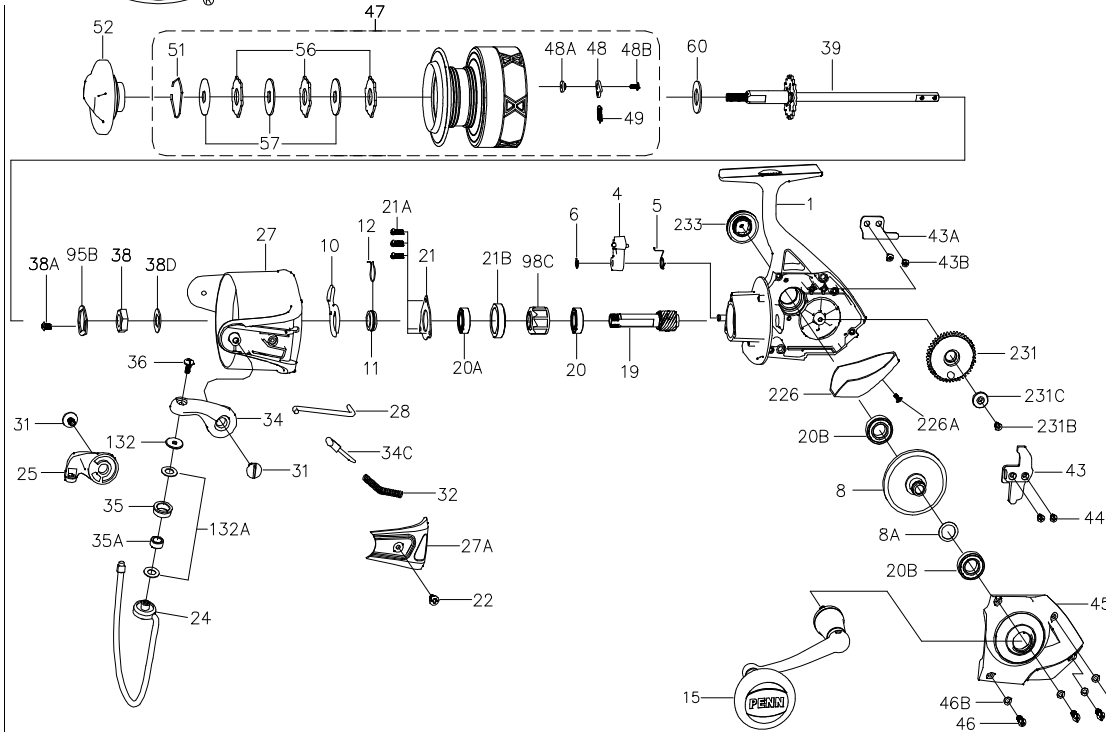

PARTS LIST FOR MODEL FRCIV8000

KEY NO.	PART NO.	PENN STYLE NO.	DESCRIPTION
21A	1192645	21A-5000SG	Bearing Retainer Screw (3 req)
21B	1324209	21B-BTLII5000	Collar
22	1204018	22-6000PUR	Bail Pivot Cover Screw
24	1365754	24-FRCII8000	Bail Wire
25	1313870	25-CFT8000	Bail Holder
27	1524125	27-FRCIII8000	Rotor
27A	1365756	27A-FRCII8000	Bail Pivot Cover
28	1365757	28-FRCII8000	Trip Lever
31	1365758	31-FRCII8000	Bail Arm Screw (2 req)
32	1313874	32-CFT8000	Bail Spring
34	1313875	34-CFT8000	Bail Arm
34C	1191656	34C-7000SG	Pivot Arm
35	1313876	35-CFT8000	Line Roller
35A	1313877	35A-CFT8000	Line Roller Bushing
36	1191704	36-7000SG	Bail Stud Screw
38	1191731	38-7000SG	Rotor Nut
38A	1204016	21A-5000PUR	Rotor Nut Screw
38D	1308104	38D-CFT5000	Rotor Nut Washer
39	1338168	39-SGII8000	Main Shaft Assembly
43	1313879	43-CFT8000	Crosswind Block
43A	1191821	43A-7000SG	Crosswind Block Plate
43B	1191826	43B-3000SG	Crosswind Block Plate Screw(2 req)
44	1191845	44-5000SG	Crosswind Block Screw (2 req)
45	1514575	45-FRCIII8000	Housing Cover Assy
46	1191903	46-5000SG	Housing Cover Screw (4 req)
46B	1191908	46B-5000SG	Housing Cover Washer (4 req)
47	1577502	47-FRCIV8000	Spool Assembly
48	1211625	48-5000SG	Click Tongue
48A	1211626	48A-5000SG	Click Tongue Washer
48B	1192658	22-2000SG	Bail Pivot Cover Screw
49	1211627	49-5000SG	Click Tongue Spring
51	1308112	51-CFT5000	Drag Retaining Ring
52	1514327	52-FRCIII8000	Drag Knob Assembly
56	1313883	56-CFT8000	Drag Washer (3 req)
57	1211646	57-7000BTL	Keyed Washer (3 req)
60	1211629	60-5000BTL	Thrust Washer
95B	1308115	95B-CFT5000	Rotor Locking Plate
98C	1313884	98C-CFT8000	Clutch/Sleeve Assembly
132	1192298	132-7000SG	Roller Washer
132A	1192302	132A-3000SG	Line Roller Washer (2 req)
226	1313885	226-CFT8000	Rear Cover
226A	1192473	226A-3000SG	Rear Cover Screw
231	1313886	231-CFT8000	Crosswind Gear
231B	1313887	231B-CFT8000	Screw Crosswind Gear
231C	1313888	231C-CFT8000	Screw Crosswind Sleeve
233	1514320	233-FRCIII5000	Bearing Cover Assy

KEY NO.	PART NO.	PENN STYLE NO.	DESCRIPTION
1	1577501	1-FRCIV8000	Housing Assembly
4	1190939	4-7000SG	A/R Dog
5	1190966	5-5000SG	Dog Spring
6	1190979	6-5000SG	Retaining Clip
8	1313863	8-CFT8000	Main Gear
8A	1191031	8A-7000SG	Shim
10	1313864	10-CFT8000	A/R Holder
11	1191087	11-7000SG	Bushing
12	1313865	12-CFT8000	A/R Bushing Spring
15	1577500	15-FRCIV8000	Handle Assembly
19	1313868	19-CFT8000	Pinion Gear
20	1204012	20-5000PUR	Ball Bearing
20A	1308090	20-CFT5000	Upper Pinion Ball Bearing
20B	1204068	20B-7000PUR	Ball Bearing (2 req)
21	1192636	21-5000SG	Bearing Retainer

407-FRCIV8000 Rev. 0 24-11-2021

1558714