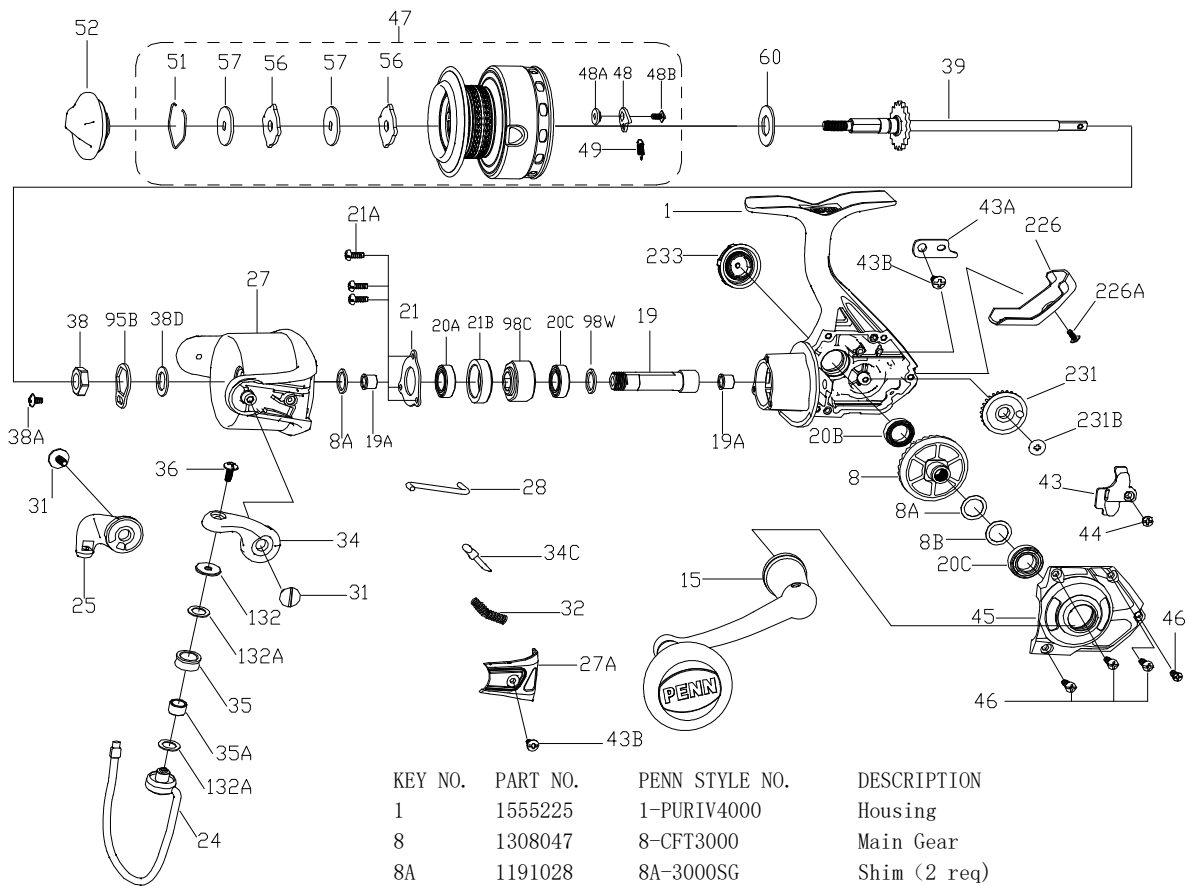

## PARTS LIST FOR MODEL AS PURIV4000

KEY NO.	PART NO.	PENN STYLE NO.	DESCRIPTION
1	1555225	1-PURIV4000	Housing
8	1308047	8-CFT3000	Main Gear
8A	1191028	8A-3000SG	Shim (2 req)
8B	1485199	8B-PURIII3000	Shim B
15	1555219	15-PURIV3000	Handle Assembly
19	1485212	19-PURIII3000	Pinion Gear
19A	1191252	19A-3000SG	Bushing(2 req)
20A	1308051	20A-CFT3000	Ball Bearing
20B	1211610	20D-5000BTL	Ball Bearing
20C	1308050	20-CFT3000	Ball Bearing (2 req)
21	1308052	21-CFT3000	Bearing Retainer
21A	1485211	21A-PURIII3000	Bearing Retainer Screw (3 req)
21B	1192648	21B-3000SG	Collar
24	1555223	24-PURIV4000	Bail Wire