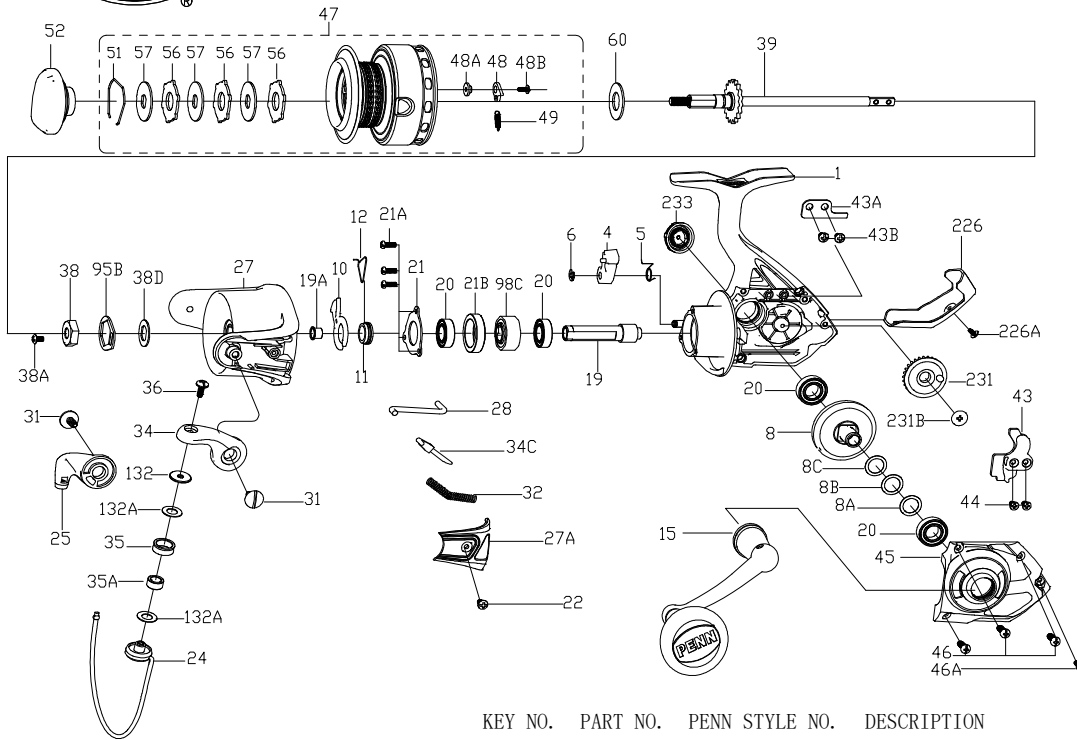

PARTS LIST FOR MODEL AS PURIV6000

407-PURIV6000 Rev.0 2-1-2021

1545787

KEY NO.	PART NO.	PENN STYLE NO.	DESCRIPTION
1	1555231	1-PURIV6000	Housing
4	1190937	4-5000SG	A/R Dog
5	1190966	5-5000SG	Dog Spring
6	1190979	6-5000SG	Retaining Clip
8	1191019	8-5000SG	Main Gear
8A	1191030	8A-5000SG	Shim
8B	1485572	8B-PURIII5000	Shim B
8C	1485571	8C-PURIII5000	Shim C
10	1191066	10-5000SG	A/R Holder
11	1191085	11-5000SG	Bushing
12	1313865	12-CFT8000	A/R Bushing Spring
15	1555227	15-PURIV5000	Handle Assembly
19	1485498	19-PURIII5000	Pinion Gear
19A	1191253	19A-5000SG	Pinion Bushing
20	1308090	20-CFT5000	Ball Bearing (4 req)
21	1192636	21-5000SG	Bearing Retainer
21A	1204016	21A-5000PUR	Bearing Retainer Screw (3 req)