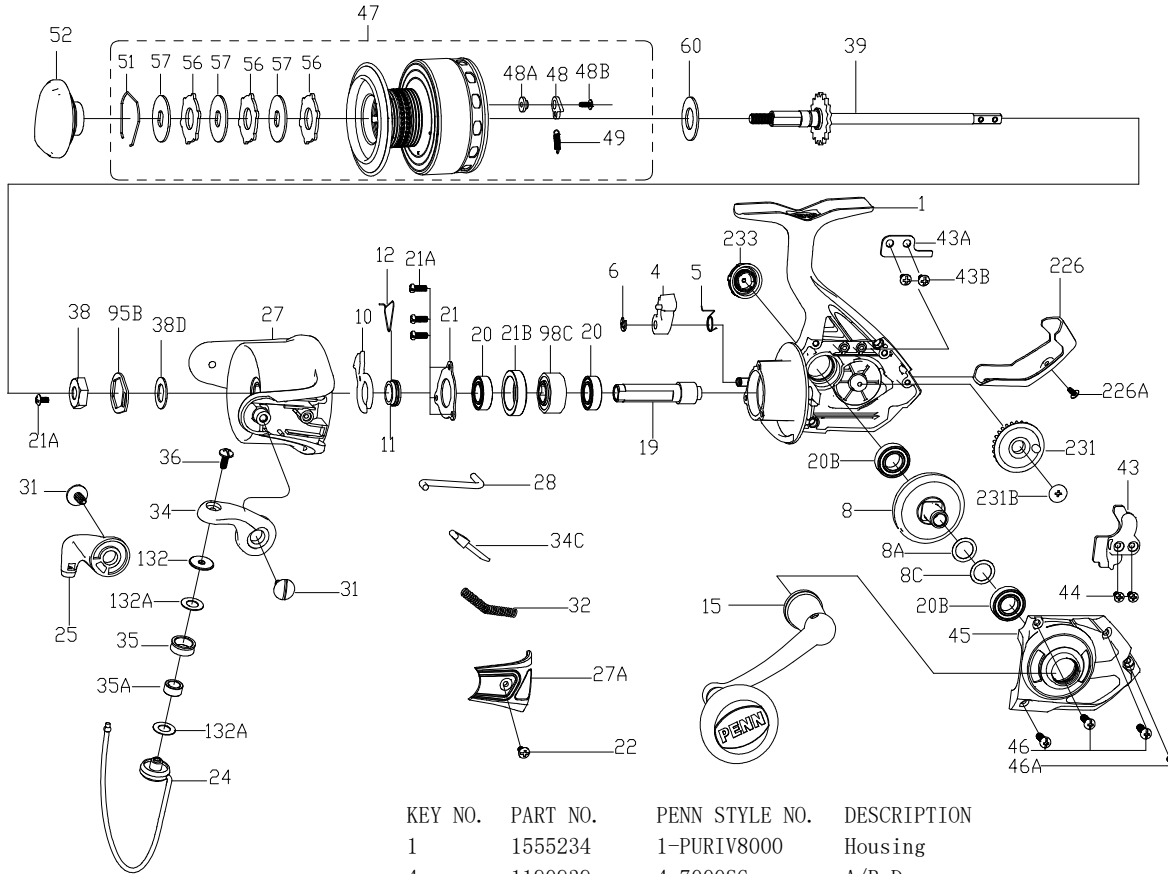

PARTS LIST FOR MODEL AS PURIV8000

KEY NO.	PART NO.	PENN STYLE NO.	DESCRIPTION
1	1555234	1-PURIV8000	Housing
4	1190939	4-7000SG	A/R Dog
5	1190966	5-5000SG	Dog Spring
6	1190979	6-5000SG	Retaining Clip
8	1313863	8-CFT8000	Main Gear
8A	1191031	8A-7000SG	Shim
8C	1485590	8C-PURIII8000	Shim C
10	1313864	10-CFT8000	A/R Holder
11	1191087	11-7000SG	Bushing
12	1313865	12-CFT8000	A/R Bushing Spring
15	1555235	15-PURIV8000	Handle Assembly
19	1488473	19-PURIII8000	Pinion Gear
20	1308090	20-CFT5000	Ball Bearing (2 req)
20B	1192621	20B-7000SG	Ball Bearing (2 req)
21	1192636	21-5000SG	Bearing Retainer