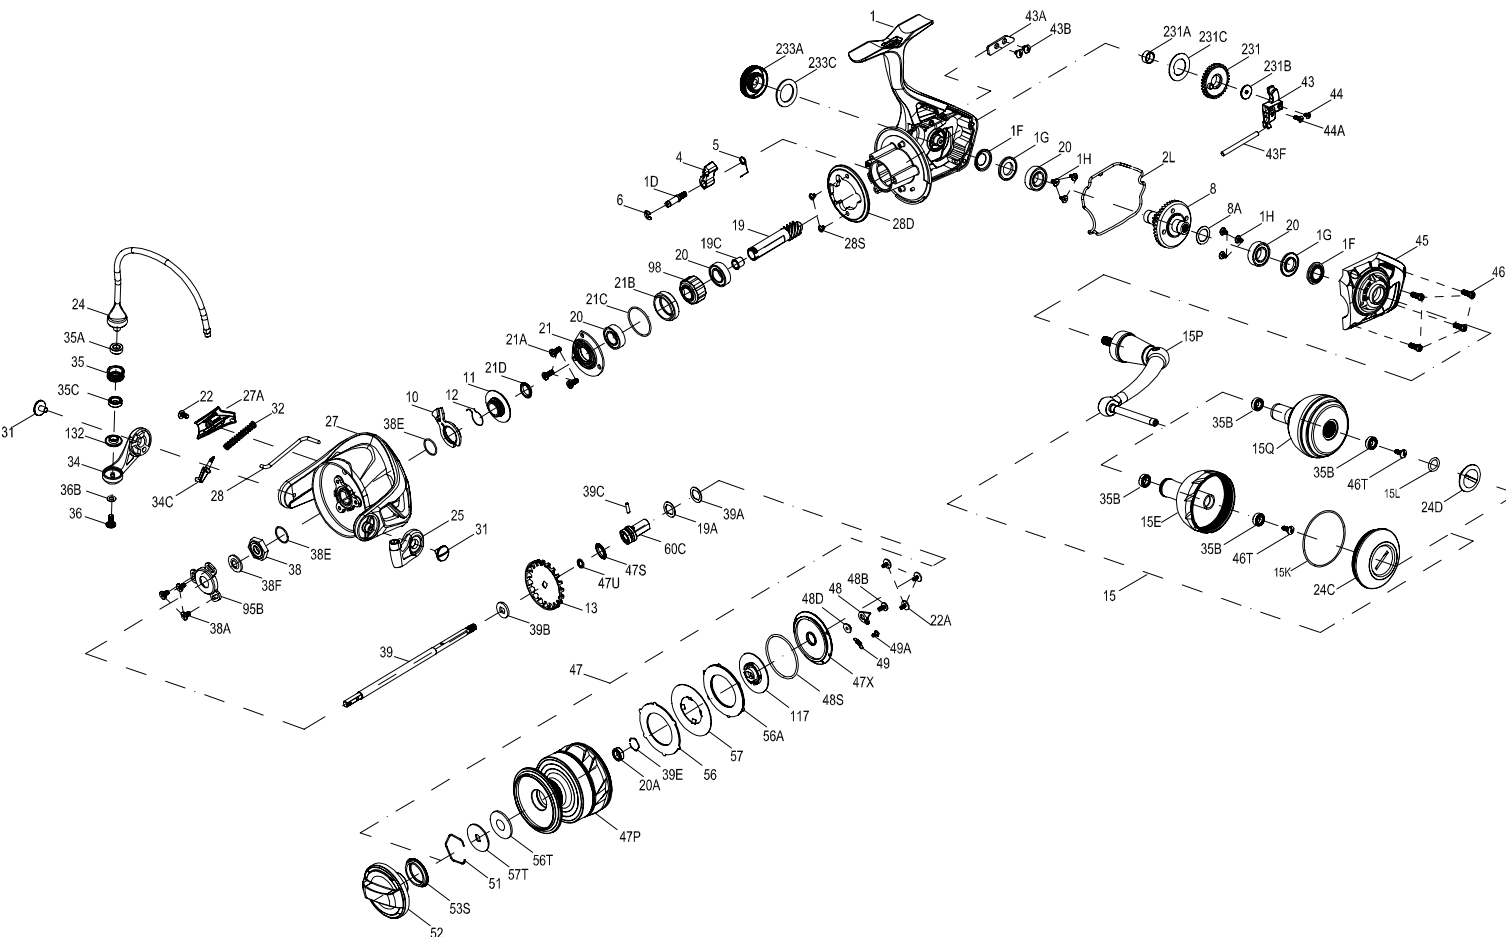

PARTS LIST FOR MODEL SLAMMER IV 8500

KEY NO.	PART NO.	STYLE NO.	DESCRIPTION
25	1385663	25-CLA8000	Bail Holder
27	1559381	27-SLAIV8500	Rotor
27A	1559349	27A-SLAIV7500	Rotor Cover
28	1559382	28-SLAIV8500	Rotor Trip Lever
28D	1277161	28D-SSV7500	Rotor Brake
28S	1277054	28S-SSV5500	Rotor Brake Screw (2req.)
31	1277055	31-SSV5500	Bail Arm Screw (2req.)
32	1559351	32-SLAIV7500	Bail Spring
34	1385667	34-CLA8000	Bail Arm
34C	1277164	34C-SSV7500	Pivot Arm
35	1277165	35-SSV7500	Line Roller
35A	1419050	35A-SLA5500	Line Roller Bushing
35B	1377606	35A-BTLII8000LC	Line Roller Ball Bearing (4req.)
35C	1559273	35C-SLAIV5500	Ball Bearing
36	1277166	36-SSV7500	Line Roller Screw
36B	1417809	36B-CLA6000	Bail Arm Screw Washer
38	1419103	38-SLA7500	Rotor Nut
38A	1119121	20C-7000AF	Screw (3req.)
38E	1302502	232B-SSV3500	Bearing Retainer O-Ring (2req.)
38F	1419080	38F-SLA7500	Rotor-Main Shaft Seal
39	1559352	39-SLAIV7500	Main Shaft
39A	1559353	39A-SLAIV7500	Spool Adjust Washer (2req.)
39B	1277067	39B-SSV5500	Main Shaft Washer
39C	1559354	39C-SLAIV7500	Main Shaft Dowel
39E	1559277	39E-SLAIV5500	Lock Spring
43	1419105	43-SLA7500	Oscillation Slider
43A	1277173	43A-SSV7500	O/S Slider Guide
43B	1277070	43B-SSV5500	Screw (2req.)
43F	1389567	43F-CLA6000	O/S Slider Guide Shaft
44	1385672	44-CLA8000	Main Shaft Screw
44A	1447691	44A-SLIII85HS	Screw
45	1559383	45-SLAIV8500	Body Cover Assembly
46	1277074	46-SSV5500	Body Cover Screw (4req.)
46T	1341500	3-SSV7500LC	A/R Button Screw (2req.)
47	1559384	47-SLAIV8500	Spool Assembly
47P	1559385	47P-SLAIV8500	Spool
47S	1494699	47S-SSVI2500LL	Seal
47U	1525247	47U-CLAI15000	Seal
47X	1559358	47X-SLAIV7500	Drag Cover
48	1419069	48-SLA5500	Spool Click Plate
48B	1385581	48B-CLA3000	Spool Clicker Spring Screw
48D	1385579	48D-CLA3000	Spool Clicker Spacer Ring
48S	1559359	48S-SLAIV7500	Spool Seal
49	1259579	49-7000AF	Spring
49A	1559283	49A-SLAIV5500	Screw
51	1277085	51-SSV5500	Drag Washer Retainer
52	1559360	52-SLAIV7500	Drag Knob Assembly
53S	1339555	53S-CLA5000	Drag Knob Seal
56	1419077	56-SLA7500	Drag Friction Washer
56A	1419078	56A-SLA7500	Drag Friction Washer
56T	1277089	56T-SSV5500	Drag Friction Washer
57	1559361	57-SLAIV7500	Keyed Drag Washer
57T	1419058	57T-SLA5500	Keyed Drag Washer
60C	1559362	60C-SLAIV7500	Spool Support Sleeve
95B	1419114	95B-SLA7500	Rotor Nut Locking Plate
98	1277190	98-SSV7500	Clutch/Sleeve Assembly
117	1559363	117-SLAIV7500	Drag Drive Plate
132	1419163	132-SLA9500	Line Roller Collar
231	1419117	231-SLA7500	Oscillation Gear
231A	1339566	231A-CLA5000	O/S Gear Bushing
231B	1277100	231B-SSV5500	O/S Gear Screw
231C	1389603	231C-CLA6000	O/S Gear Washer
233A	1559364	233A-SLAIV7500	Handle Cap
233C	1419076	233C-SLA5500	Handle Cap Seal
1	1559379	1-SLAIV8500	Body Assembly
1D	1277140	1D-SSV7500	A/R Pawl Post
1F	1419083	1F-SLA7500	Body Side Seal (2req.)
1G	1419082	1G-SLA7500	Body Side Seal Lock Plate (2req.)
1H	1418957	1H-SLA3500	Body Side Screw (6req.)
2L	1419086	2L-SLA7500	Body Seal
4	1277142	4-SSV7500	A/R Pawl
5	1277143	5-SSV7500	Pawl Spring
6	1277144	6-SSV7500	Retainer Clip
8	1419087	8-SLA7500	Drive Gear
8A	1277037	8A-SSV5500	Drive Gear Shim Washer
10	1277147	10-SSV7500	A/R Pawl Holder
11	1559343	11-SLAIV7500	A/R Bushing
12	1309001	12-SSV9500	A/R Bushing Spring
13	1419089	13-SLA7500	Click Gear
15	1559344	15-SLAIV7500	Handle Assembly
15E	1559264	15E-SLAIV5500	Handle Knob
15K	1419073	15K-SLA5500	Handle Knob Cap Seal
15L	1417804	15L-CLA2000	Handle Knob Seal
15P	1422396	15P-SLA7500	Sub Handle Assembly
15Q	1418244	15E-CLA6000	Handle Knob
19	1419091	19-SLA7500	Pinion Gear
19A	1277424	19A-SSV3500	Pinion Gear Washer
19C	1419092	19C-SLA7500	Pinion Gear Bushing
20	1277152	20A-SSV7500	Ball Bearing (4req.)
20A	1385530	20A-CLA30	Sealed Ball Bearing
21	1559345	21-SLAIV7500	Ball Bearing Retainer
21A	1277154	21A-SSV7500	Pinion Retainer Screw (3req.)
21B	1419094	21B-SLA7500	Pinion Ball Bearing Collar
21C	1385684	21C-CLA8000	O Ring
21D	1559346	21D-SLAIV7500	Body Head Seal
22	1277046	22-SSV5500	Rotor Cover Screw (3req.)
22A	1125962	231G-7000AF	Screw (3req.)
24	1559380	24-SLAIV8500	One Piece Bail
24C	1559269	24C-SLAIV5500	Handle Knob Cap
24D	1417808	24C-CLA5000	Handle Knob Cap