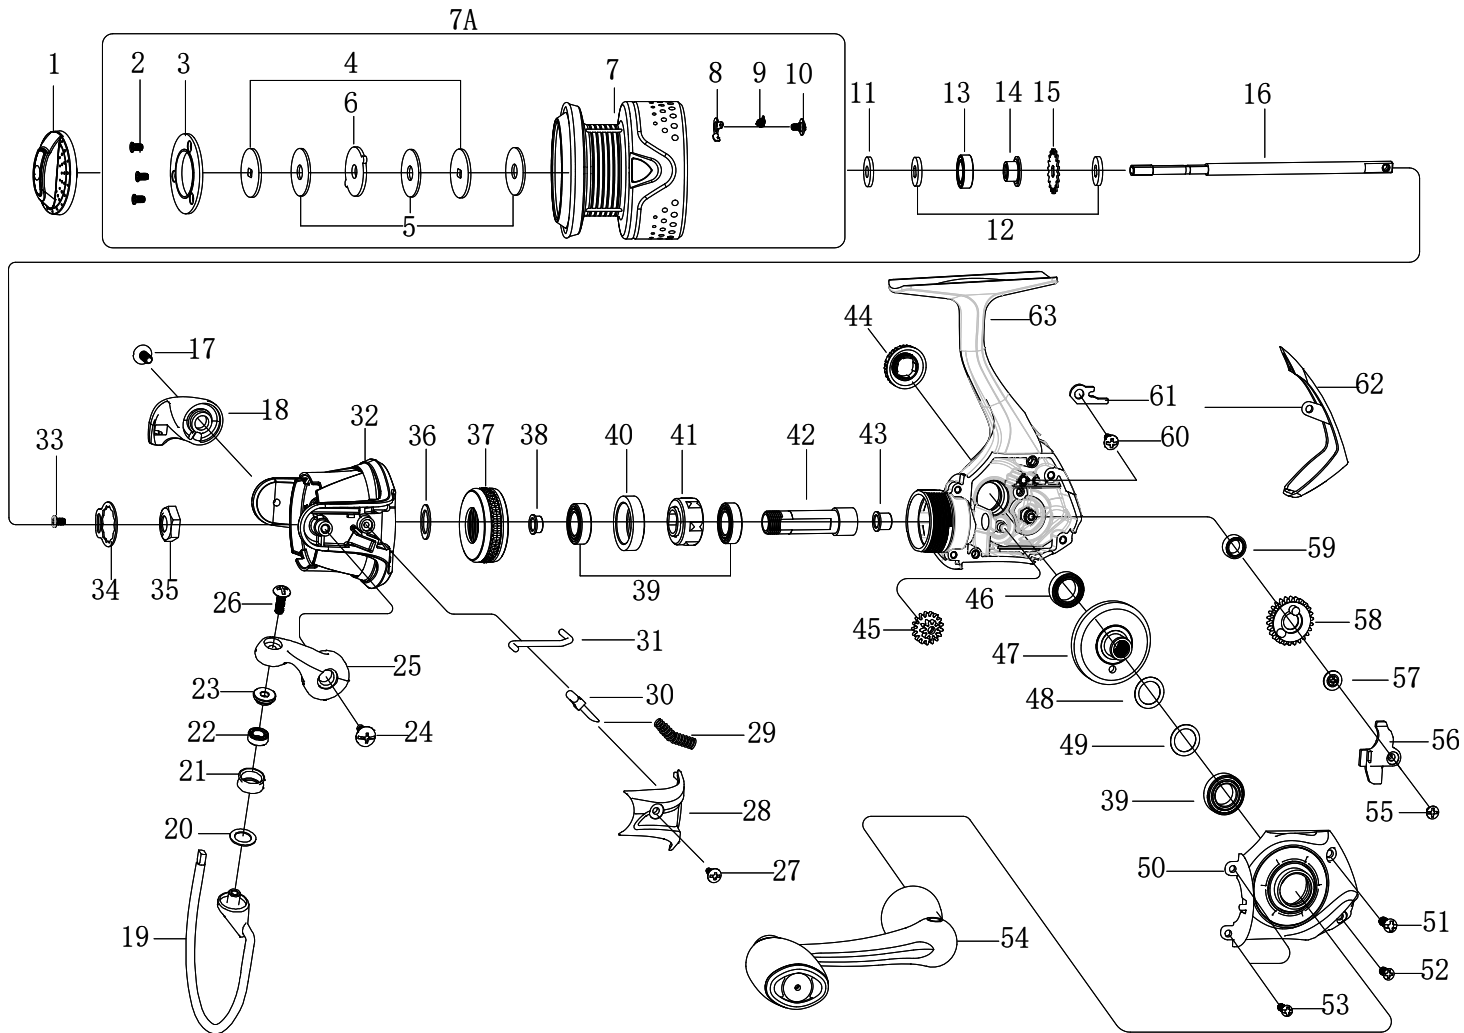

## Pflueger President SP Spinning Reel PRESLE30

Please specify reel model number and number in reel foot when ordering parts.

ITEM	DESCRIPTION	SAP#	ITEM	DESCRIPTION	SAP#	ITEM	DESCRIPTION	SAP#
1	DRAG KNOB ASSY	1610955	22	BEARING	1200781	44	DUST CAP	1610950
2	SCREW	1200745	23	LINE ROLLER COLLAR	1206591	45	TRANSFER GEAR	1610895
3	SPOOL RING	1359875	24	SCREW	1200784	46	BEARING	1200874
4	KEY WASHER	1201812	25	BAIL ARM	1610959	47	DRIVE GEAR	1448523
5	EARED WASHER	1225610	26	SCREW	1206593	48	GEAR WASHER	1200876
6	DRAG WASHER	1303525	27	SCREW	1200787	49	GEAR WASHER	1200878
7	SPOOL SUB-ASSY	1610956	28	ROTOR COVER	1610960	50	BODY COVER ASSY	1610951
7A	SPOOL ASSY	1610957	29	BAIL SPRING	1611036	51	SCREW	1200816
8	SPOOL CLICK	1216525	30	BAIL ARM GUIDE	1201836	52	SCREW	1210701
9	SPOOL SPRING	1214415	31	TRIP PLUNGER	1563819	53	SCREW	1251655
10	SCREW	1216396	32	ROTOR	1610974	54	HANDLE ASSY	#N/A
11	WASHER	1201817	33	SCREW	1516884	55	SCREW	1200819
12	SHEET WASHER	1200772	34	NUT RETAINER	1200795	56	O/S SLIDER	1201874
13	BEARING	1200773	35	ROTOR NUT	1200796	57	SCREW	1610906
14	BEARING SLEEVE	1200774	36	CLUTCH WASHER	1205928	58	O/S GEAR	1216642
15	CLICK GEAR	1216528	37	NUT	1587338	59	BEARING	1216643
16	MAIN SHAFT	1359878	38	BUSHING	1225190	60	SCREW	1205909
17	SCREW	1200777	39	BEARING	1200862	61	O/S SLIDER PLATE	1220303
18	BAIL HOLDER	1610945	40	BEARING SLEEVE	1417459	62	REAR COVER	1610953
19	BAIL WIRE ASSY	1610958	41	ONE WAY CLUTCH	1610893	63	BODY ASSY	1610962
20	WASHER	1200780	42	PINION GEAR	1613063			
21	LINE ROLLER	1200782	43	BUSHING	1200797			