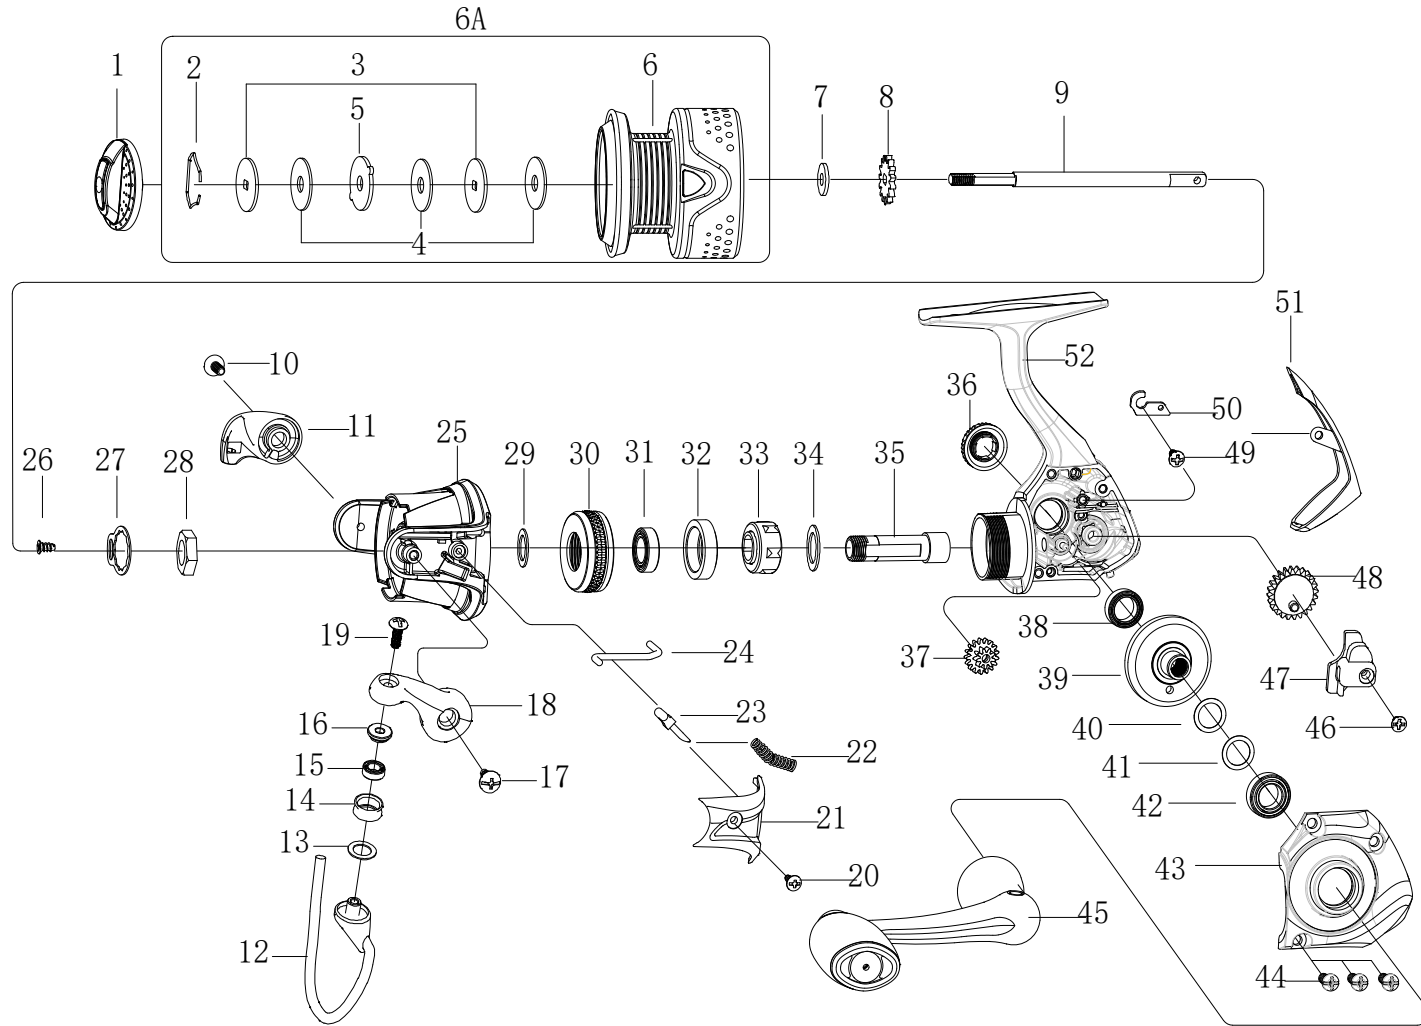

## Pflueger President SP Spinning Reel PRES20

Please specify reel model number and number in reel foot when ordering parts.

ITEM	DESCRIPTION	SAP#	ITEM	DESCRIPTION	SAP#	ITEM	DESCRIPTION	SAP#
1	DRAG KNOB ASSY	1610285	18	BAIL ARM	1610870	36	DUST CAP	1610879
2	STOP RING	1207324	19	SCREW	1206593	37	TRANSFER GEAR	1610880
3	KEY WASHER	1205817	20	SCREW	1207332	38	BEARING	1200811
4	DRAG WASHER	1205818	21	ROTOR COVER	1610871	39	DRIVE GEAR	1448601
5	EARED WASHER	1205879	22	BAIL SPRING	1207334	40	GEAR WASHER	1200876
6	SPOOL SUB-ASSY	1610286	23	BAIL ARM GUIDE	1207335	41	GEAR WASHER	1200878
6A	SPOOL ASSY	1610287	24	TRIP PLUNGER	1249027	42	BEARING	1200874
7	SHEET WASHER	1201817	25	ROTOR	1610850	43	BODY COVER ASSY	1610881
8	CLICK GEAR	1201821	26	SCREW	1516884	44	SCREW	1205905
9	MAIN SHAFT	1448591	27	NUT RETAINER	1200795	45	HANDLE ASSY	1610882
10	SCREW	1200777	28	ROTOR NUT	1206595	46	SCREW	1200819
11	BAIL HOLDER	1610288	29	CLUTCH WASHER	1610873	47	O/S SLIDER	1448604
12	BAIL WIRE ASSY	1610869	30	NUT	1610874	48	O/S GEAR	1227338
13	WASHER	1200780	31	BEARING	1200814	49	SCREW	1205909
14	LINE ROLLER	1200782	32	BEARING SLEEVE	1610875	50	O/S SLIDER PLATE	1448605
15	BEARING	1200781	33	ONE WAY CLUTCH	1610876	51	REAR COVER	1610883
16	LINE ROLLER COLLAR	1206591	34	WASHER	1610877	52	BODY ASSY	1610884
17	SCREW	1200784	35	PINION GEAR	1610878			