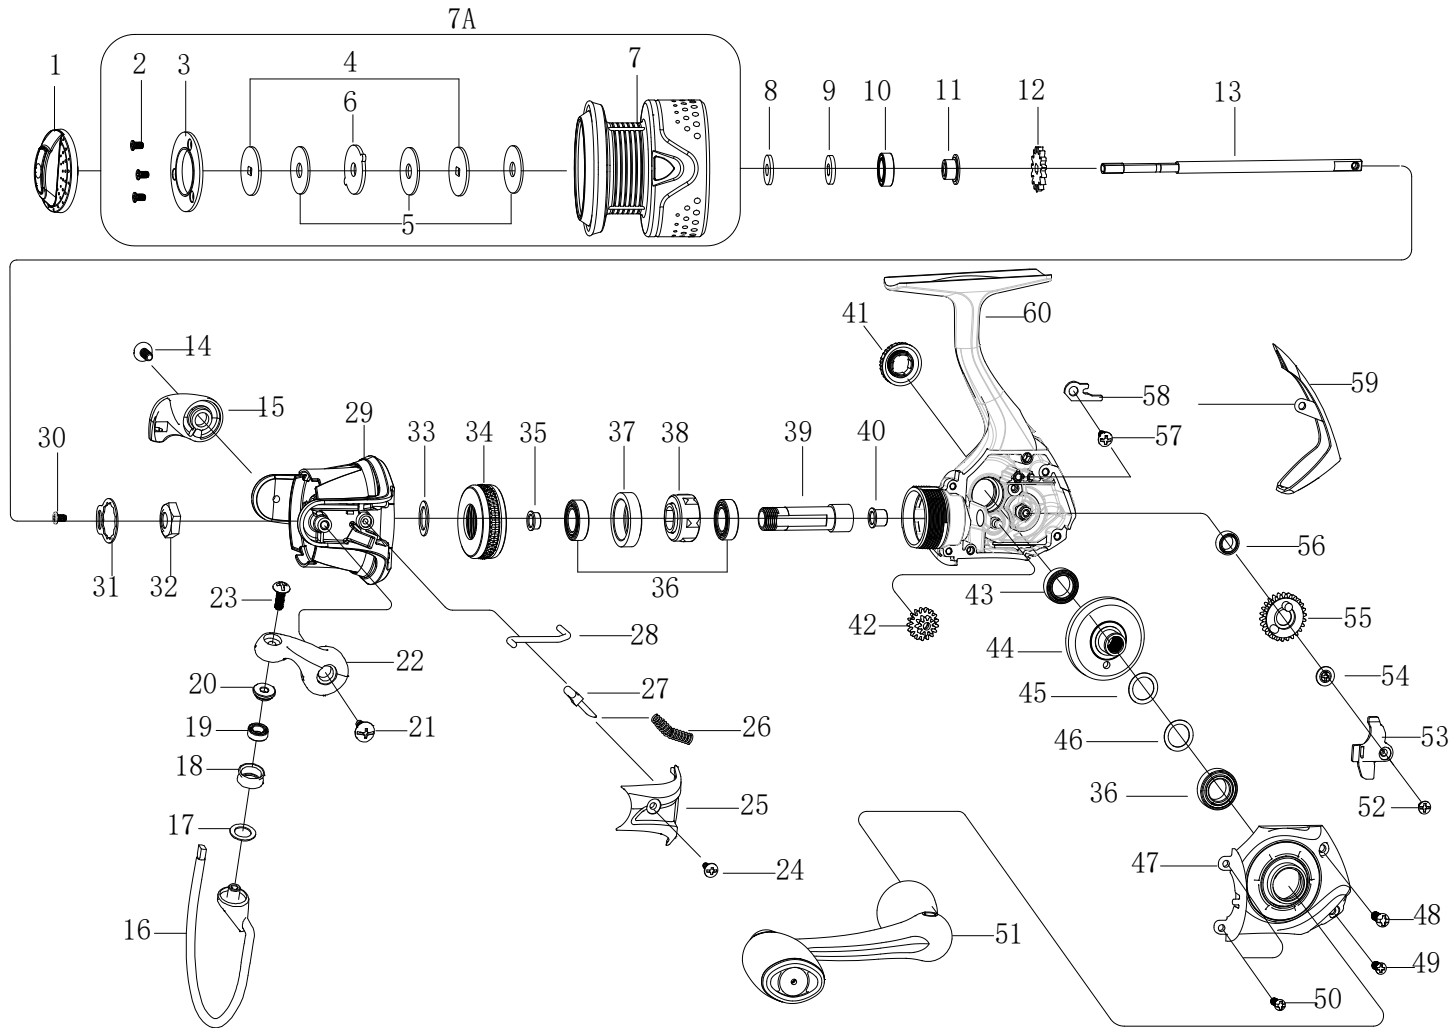

## Pflueger President SP Spinning Reel PRES25

Please specify reel model number and number in reel foot when ordering parts.

ITEM	DESCRIPTION	SAP#	ITEM	DESCRIPTION	SAP#	ITEM	DESCRIPTION	SAP#
1	DRAG KNOB ASSY	1610885	21	SCREW	1200784	41	DUST CAP	1610879
2	SCREW	1200745	22	BAIL ARM	1610890	42	TRANSFER GEAR	1610895
3	SPOOL RING	1362341	23	SCREW	1206593	43	BEARING	1200874
4	KEY WASHER	1220282	24	SCREW	1200787	44	DRIVE GEAR	1448523
5	EARED WASHER	1225610	25	ROTOR COVER	1564286	45	GEAR WASHER	1200876
6	DRAG WASHER	1205918	26	BAIL SPRING	1611036	46	GEAR WASHER	1200878
7	SPOOL SUB-ASSY	1610886	27	BAIL ARM GUIDE	1201836	47	BODY COVER ASSY	1610896
7A	SPOOL ASSY	1610887	28	TRIP PLUNGER	1563804	48	SCREW	1200816
8	WASHER	1201817	29	ROTOR	1610975	49	SCREW	1210701
9	SHEET WASHER	1200772	30	SCREW	1516884	50	SCREW	1251655
10	BEARING	1200773	31	NUT RETAINER	1200795	51	HANDLE ASSY	1610897
11	BEARING SLEEVE	1200774	32	ROTOR NUT	1610892	52	SCREW	1200819
12	CLICK GEAR	1201821	33	CLUTCH WASHER	1207718	53	O/S SLIDER	1201874
13	MAIN SHAFT	1563797	34	NUT	1587338	54	SCREW	1610898
14	SCREW	1200777	35	BUSHING	1404814	55	O/S GEAR	1563810
15	BAIL HOLDER	1610888	36	BEARING	1200862	56	BEARING	1216643
16	BAIL WIRE ASSY	1610889	37	BEARING SLEEVE	1417459	57	SCREW	1205909
17	WASHER	1200780	38	ONE WAY CLUTCH	1610893	58	O/S SLIDER PLATE	1220303
18	LINE ROLLER	1200782	39	PINION GEAR	1610894	59	REAR COVER	1564274
19	BEARING	1200781	40	BUSHING	1200797	60	BODY ASSY	1610899
20	LINE ROLLER COLLAR	1206591						