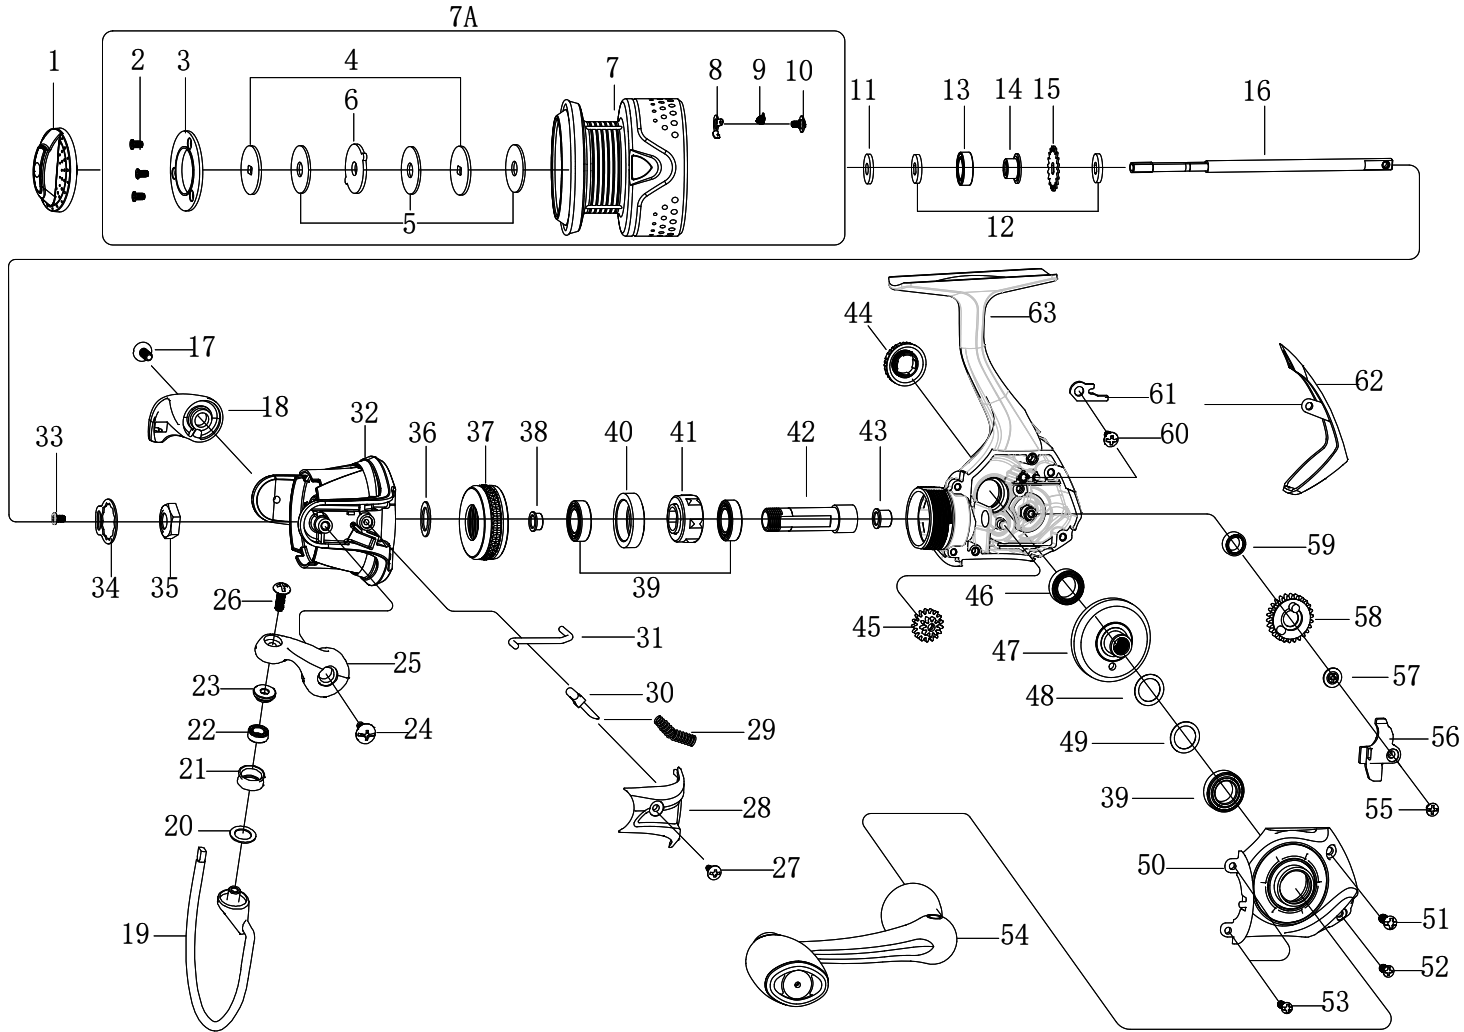

Pflueger President SP Spinning Reel PRES30

Please specify reel model number and number in reel foot when ordering parts.

ITEM	DESCRIPTION	SAP#	ITEM	DESCRIPTION	SAP#	ITEM	DESCRIPTION	SAP#
1	DRAG KNOB ASSY	1610900	22	BEARING	1200781	43	BUSHING	1200797
2	SCREW	1200745	23	LINE ROLLER COLLAR	1206591	44	DUST CAP	1610879
3	SPOOL RING	1359875	24	SCREW	1200784	45	TRANSFER GEAR	1610895
4	KEY WASHER	1201812	25	BAIL ARM	1610904	46	BEARING	1200874
5	EARED WASHER	1225610	26	SCREW	1206593	47	DRIVE GEAR	1448523
6	DRAG WASHER	1303525	27	SCREW	1200787	48	GEAR WASHER	1200876
7	SPOOL SUB-ASSY	1610901	28	ROTOR COVER	1564271	49	GEAR WASHER	1200878
7A	SPOOL ASSY	1610902	29	BAIL SPRING	1611036	50	BODY COVER ASSY	1610896
8	SPOOL CLICK	1216525	30	BAIL ARM GUIDE	1201836	51	SCREW	1200816
9	SPOOL SPRING	1214415	31	TRIP PLUNGER	1563819	52	SCREW	1210701
10	SCREW	1216396	32	ROTOR	1610851	53	SCREW	1251655
11	WASHER	1201817	33	SCREW	1516884	54	HANDLE ASSY	#N/A
12	SHEET WASHER	1200772	34	NUT RETAINER	1200795	55	SCREW	1200819
13	BEARING	1200773	35	ROTOR NUT	1200796	56	O/S SLIDER	1201874
14	BEARING SLEEVE	1200774	36	CLUTCH WASHER	1205928	57	SCREW	1610906
15	CLICK GEAR	1216528	37	NUT	1587338	58	O/S GEAR	1216642
16	MAIN SHAFT	1359878	38	BUSHING	1225190	59	BEARING	1216643
17	SCREW	1200777	39	BEARING	1200862	60	SCREW	1205909
18	BAIL HOLDER	1610888	40	BEARING SLEEVE	1417459	61	O/S SLIDER PLATE	1220303
19	BAIL WIRE ASSY	1610903	41	ONE WAY CLUTCH	1610893	62	REAR COVER	1564274
20	WASHER	1200780	42	PINION GEAR	1613063	63	BODY ASSY	1610907
21	LINE ROLLER	1200782						