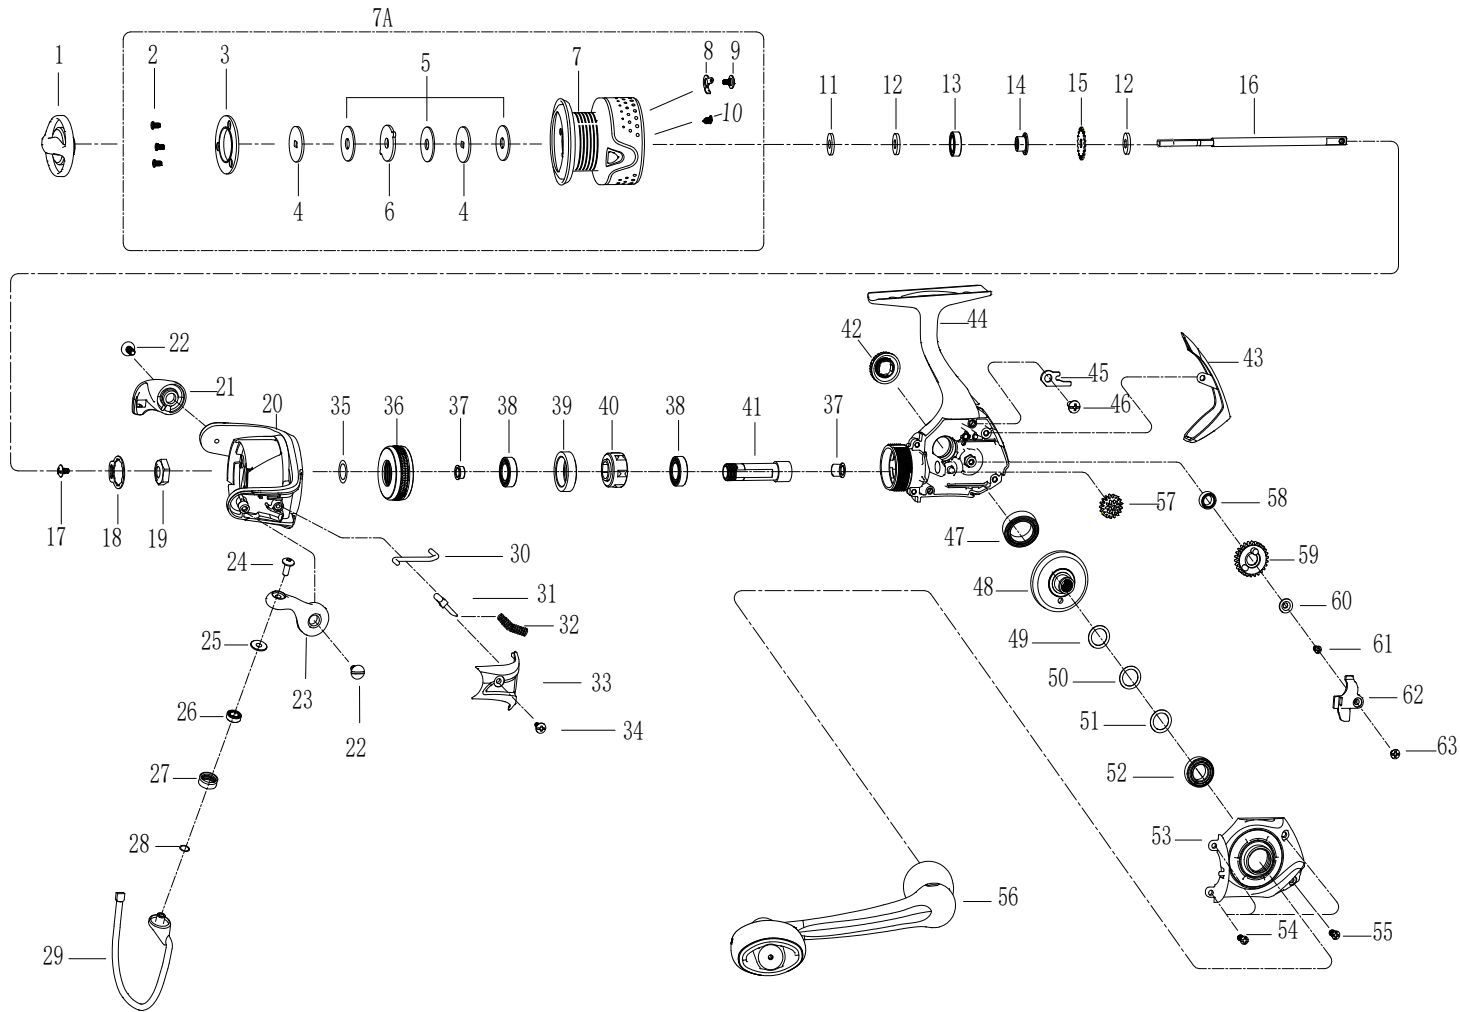

Pflueger President Spinning Reel PRES35

Please specify reel model number and number in reel foot when ordering parts.

ITEM	DESCRIPTION	SAP#	ITEM	DESCRIPTION	SAP#	ITEM	DESCRIPTION	SAP#
1	DRAG KNOB ASSY	1611037	22	SCREW	1200777	43	REAR COVER	1564246
2	SCREW	1200745	23	BAIL ARM	1611043	44	BODY ASSY	1611046
3	SPOOL RING	1611038	24	SCREW	1205887	45	O/S PLATE	1448527
4	KEY WASHER	1201739	25	LINE ROLLER COLLAR	1201757	46	SCREW	1205909
5	EARED WASHER	1205941	26	BEARING	1200781	47	BEARING	1200874
6	FRICITION WASHER	1225637	27	LINE ROLLER	1200782	48	DRIVE GEAR	1448523
7	SPOOL SUB-ASSY	1611039	28	WASHER	1200780	49	GEAR WASHER	1200878
7A	SPOOL ASSY	1611040	29	BAIL WIRE ASSY	1611044	50	GEAR WASHER	1200876
8	SPOOL CLICK	1216395	30	TRIP PLUNGER	1563790	51	GEAR WASHER	1200798
9	SCREW	1216396	31	SPRING SEAT	1563772	52	BEARING	1200862
10	SPOOL SPRING	1214415	32	BAIL ARM SPRING	1524333	53	BODY COVER ASSY	1611047
11	SHEET WASHER	1201745	33	BAIL ARM COVER	1564243	54	SCREW	1200816
12	D WASHER	1200833	34	SCREW	1200787	55	SCREW	1210701
13	BEARING	1200773	35	WASHER	1611045	56	HANDLE ASSY	1611048
14	BEARING SLEEVE	1200835	36	NUT	1587338	57	GEAR	1359858
15	CLICK GEAR	1201749	37	BUSHING	1205958	58	BEARING	1216643
16	MAIN SHAFT	1563786	38	BEARING	1200862	59	O/S GEAR	1216584
17	SCREW	1200794	39	BEARING SLEEVE	1417459	60	O/S GEAR BUSHING	1216641
18	ROTOR NUT RETAINER	1200795	40	ONE WAY CLUTCH	1220341	61	SCREW	1248988
19	ROTOR NUT	1200857	41	PINION GEAR	1563776	62	O/S SLIDER	1216583
20	ROTOR	1611041	42	DUST CAP	1610879	63	SCREW	1200819
21	BAIL HOLDER	1611042						