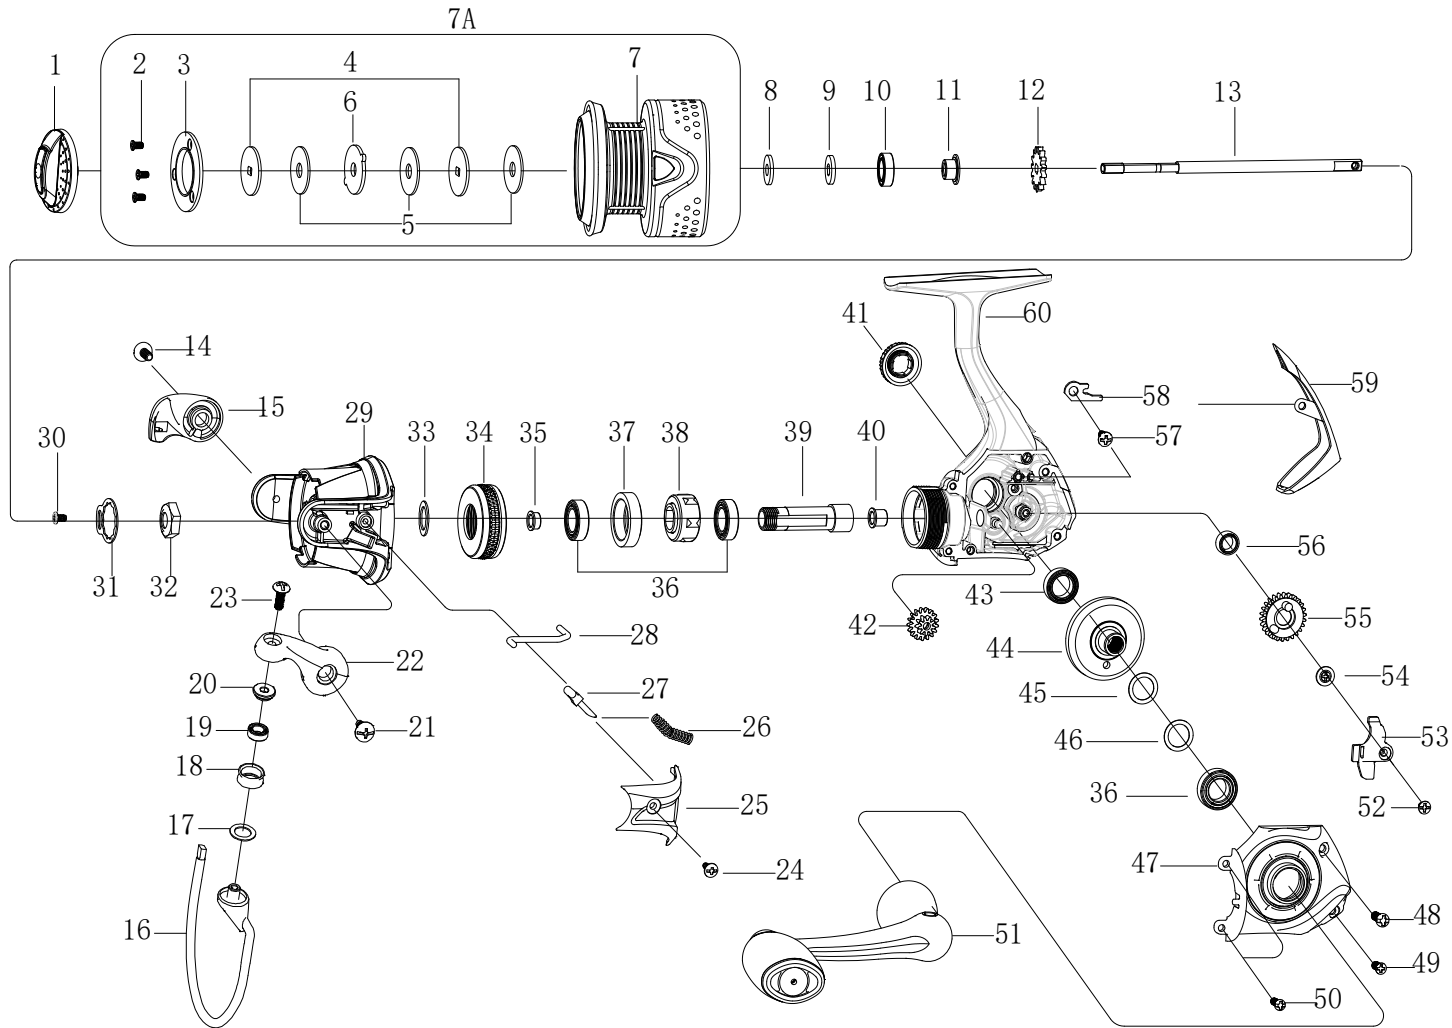

# Pflueger President SP Spinning Reel PRESLE25

Please specify reel model number and number in reel foot when ordering parts.

ITEM	DESCRIPTION	SAP#	ITEM	DESCRIPTION	SAP#	ITEM	DESCRIPTION	SAP#
1	DRAG KNOB ASSY	1610942	21	SCREW	1200784	41	DUST CAP	1610950
2	SCREW	1200745	22	BAIL ARM	1610947	42	TRANSFER GEAR	1610895
3	SPOOL RING	1362341	23	SCREW	1206593	43	BEARING	1200874
4	KEY WASHER	1220282	24	SCREW	1200787	44	DRIVE GEAR	1448523
5	EARED WASHER	1225610	25	ROTOR COVER	1610948	45	GEAR WASHER	1200876
6	DRAG WASHER	1205918	26	BAIL SPRING	1611036	46	GEAR WASHER	1200878
7	SPOOL SUB-ASSY	1610943	27	BAIL ARM GUIDE	1201836	47	BODY COVER ASSY	1610951
7A	SPOOL ASSY	1610944	28	TRIP PLUNGER	1563804	48	SCREW	1200816
8	WASHER	1201817	29	ROTOR	1610973	49	SCREW	1210701
9	SHEET WASHER	1200772	30	SCREW	1516884	50	SCREW	1251655
10	BEARING	1200773	31	NUT RETAINER	1200795	51	HANDLE ASSY	1610952
11	BEARING SLEEVE	1200774	32	ROTOR NUT	1610892	52	SCREW	1200819
12	CLICK GEAR	1201821	33	CLUTCH WASHER	1207718	53	O/S SLIDER	1201874
13	MAIN SHAFT	1563797	34	NUT	1587338	54	SCREW	1610898
14	SCREW	1200777	35	BUSHING	1404814	55	O/S GEAR	1563810
15	BAIL HOLDER	1610945	36	BEARING	1200862	56	BEARING	1216643
16	BAIL WIRE ASSY	1610946	37	BEARING SLEEVE	1417459	57	SCREW	1205909
17	WASHER	1200780	38	ONE WAY CLUTCH	1610893	58	O/S SLIDER PLATE	1220303
18	LINE ROLLER	1200782	39	PINION GEAR	1610894	59	REAR COVER	1610953
19	BEARING	1200781	40	BUSHING	1200797	60	BODY ASSY	1610954
20	LINE ROLLER COLLAR	1206591						