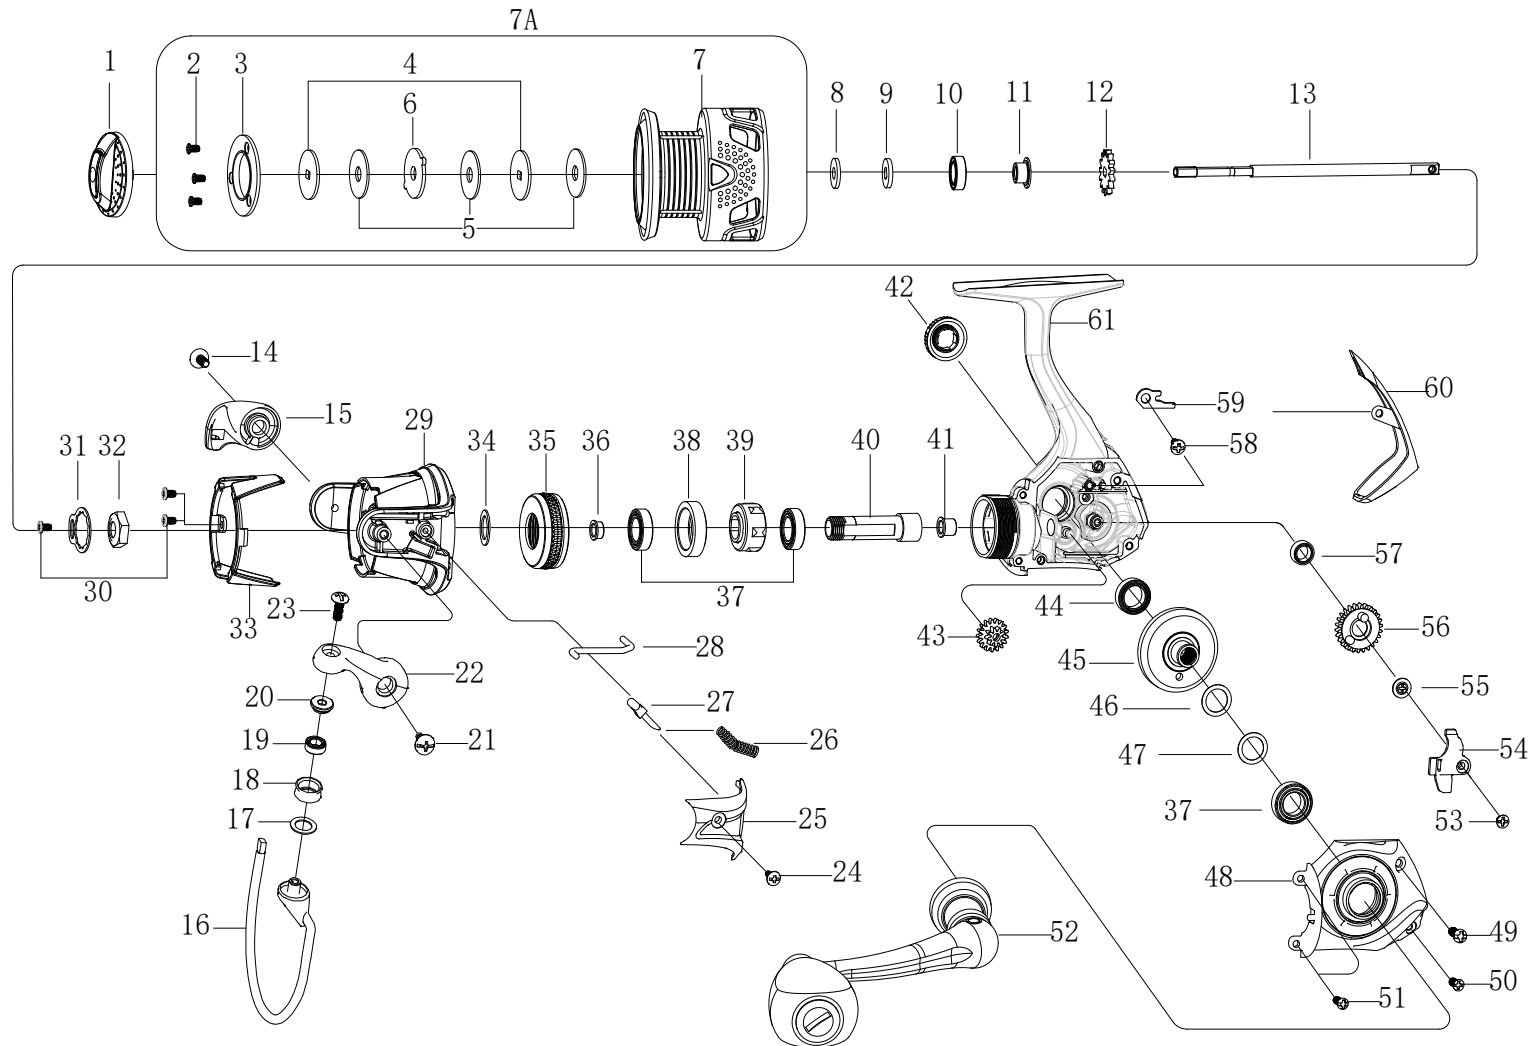

Pflueger President SP Spinning Reel PRESXT25

Please specify reel model number and number in reel foot when ordering parts.

ITEM	DESCRIPTION	SAP#	ITEM	DESCRIPTION	SAP#	ITEM	DESCRIPTION	SAP#
1	DRAG KNOB ASSY	1610921	21	SCREW	1200784	42	DUST CAP	1610916
2	SCREW	1200745	22	BAIL ARM	1610926	43	TRANSFER GEAR	1610895
3	SPOOL RING	1362341	23	SCREW	1206593	44	BEARING	1200874
4	KEY WASHER	1220282	24	SCREW	1200787	45	DRIVE GEAR	1577211
5	EARED WASHER	1225610	25	ROTOR COVER	1564286	46	GEAR WASHER	1200876
6	DRAG WASHER	1205918	26	BAIL SPRING	1611036	47	GEAR WASHER	1200878
7	SPOOL SUB-ASSY	1610922	27	BAIL ARM GUIDE	1201836	48	BODY COVER ASSY	1610930
7A	SPOOL ASSY	1610923	28	TRIP PLUNGER	1563804	49	SCREW	1200816
8	WASHER	1201817	29	ROTOR	1610927	50	SCREW	1210701
9	SHEET WASHER	1200772	30	SCREW	1516884	51	SCREW	1251655
10	BEARING	1200773	31	NUT RETAINER	1200795	52	HANDLE ASSY	1610931
11	BEARING SLEEVE	1200774	32	ROTOR NUT	1610892	53	SCREW	1200819
12	CLICK GEAR	1201821	33	ROTOR SLEEVE	1610976	54	O/S SLIDER	1201874
13	MAIN SHAFT	1610933	34	CLUTCH WASHER	1207718	55	SCREW	1610898
14	SCREW	1200777	35	NUT	1587338	56	O/S GEAR	1563810
15	BAIL HOLDER	1610924	36	BUSHING	1404814	57	BEARING	1216643
16	BAIL WIRE ASSY	1610889	37	BEARING	1200862	58	SCREW	1205909
17	WASHER	1200780	38	BEARING SLEEVE	1417459	59	O/S SLIDER PLATE	1220303
18	LINE ROLLER	1200782	39	ONE WAY CLUTCH	1610893	60	REAR COVER	1564274
19	BEARING	1200781	40	PINION GEAR	1610929	61	BODY ASSY	1610932
20	LINE ROLLER COLLAR	1206591	41	BUSHING	1200797			