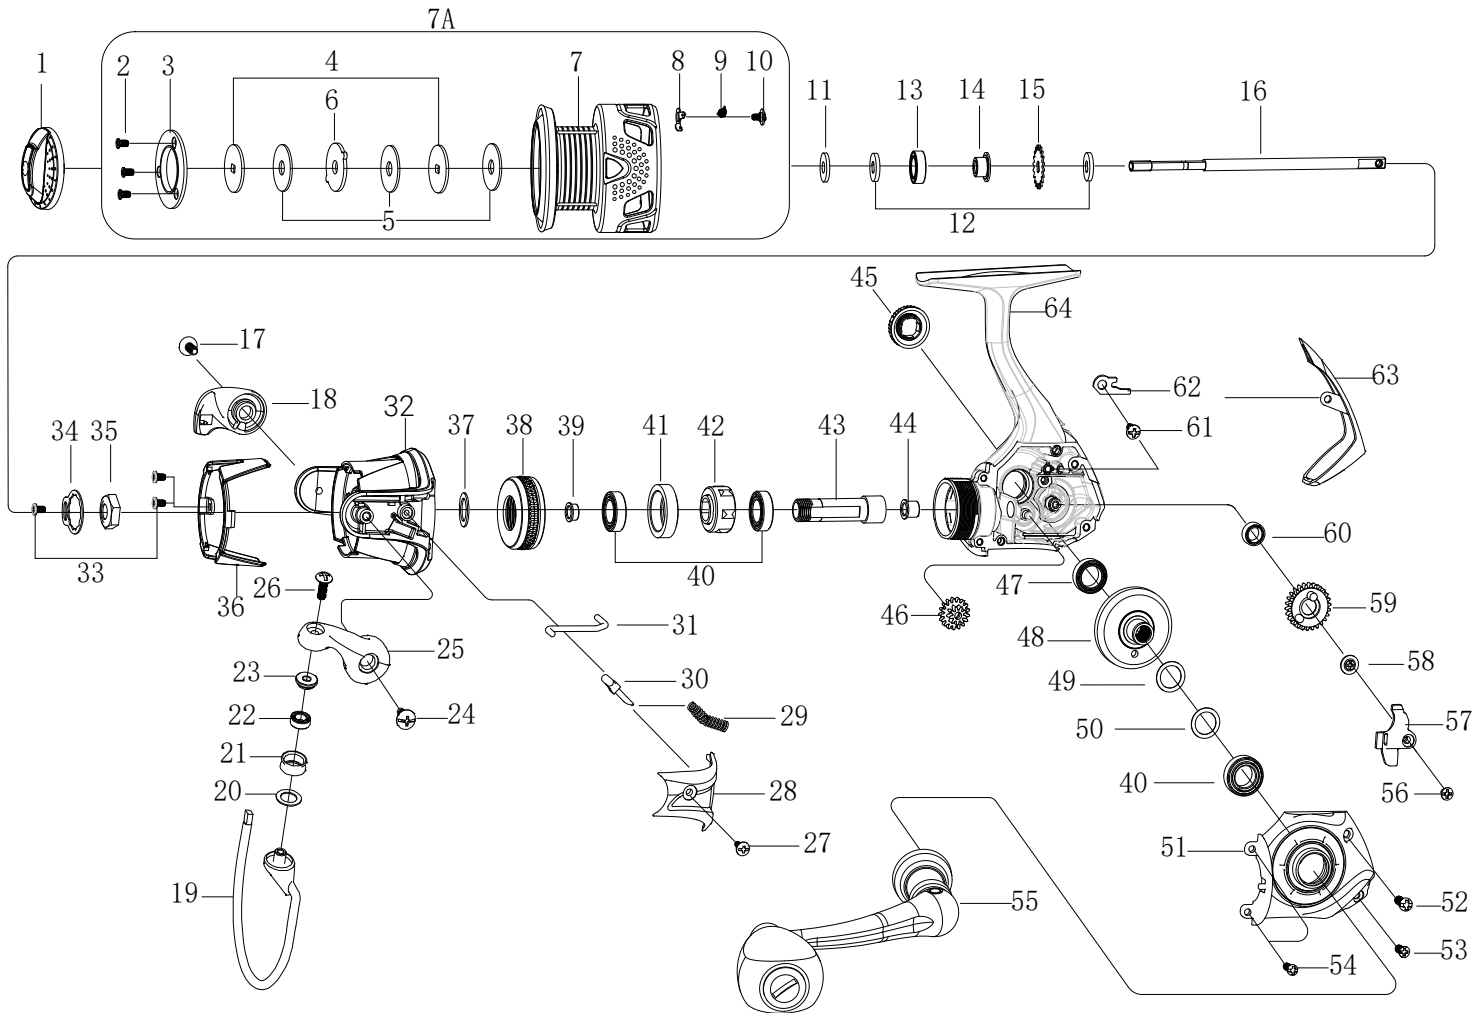

Pflueger President SP Spinning Reel PRESXT30

Please specify reel model number and number in reel foot when ordering parts.

ITEM	DESCRIPTION	SAP#	ITEM	DESCRIPTION	SAP#	ITEM	DESCRIPTION	SAP#
1	DRAG KNOB ASSY	1610934	22	BEARING	1200781	44	BUSHING	1200797
2	SCREW	1200745	23	LINE ROLLER COLLAR	1206591	45	DUST CAP	1610916
3	SPOOL RING	1359875	24	SCREW	1200784	46	TRANSFER GEAR	1610895
4	KEY WASHER	1201812	25	BAIL ARM	1610938	47	BEARING	1200874
5	EARED WASHER	1225610	26	SCREW	1206593	48	DRIVE GEAR	1577211
6	DRAG WASHER	1303525	27	SCREW	1200787	49	GEAR WASHER	1200876
7	SPOOL SUB-ASSY	1610935	28	ROTOR COVER	1564271	50	GEAR WASHER	1200878
7A	SPOOL ASSY	1610936	29	BAIL SPRING	1611036	51	BODY COVER ASSY	1610930
8	SPOOL CLICK	1216525	30	BAIL ARM GUIDE	1201836	52	SCREW	1200816
9	SPOOL SPRING	1214415	31	TRIP PLUNGER	1563819	53	SCREW	1210701
10	SCREW	1216396	32	ROTOR	1610939	54	SCREW	1251655
11	WASHER	1201817	33	SCREW	1516884	55	HANDLE ASSY	1610931
12	SHEET WASHER	1200772	34	NUT RETAINER	1200795	56	SCREW	1200819
13	BEARING	1200773	35	ROTOR NUT	1200796	57	O/S SLIDER	1201874
14	BEARING SLEEVE	1200774	36	ROTOR SLEEVE	1610971	58	SCREW	1610906
15	CLICK GEAR	1216528	37	CLUTCH WASHER	1205928	59	O/S GEAR	1216642
16	MAIN SHAFT	1610937	38	NUT	1587338	60	BEARING	1216643
17	SCREW	1200777	39	BUSHING	1225190	61	SCREW	1205909
18	BAIL HOLDER	1610924	40	BEARING	1200862	62	O/S SLIDER PLATE	1220303
19	BAIL WIRE ASSY	1610903	41	BEARING SLEEVE	1417459	63	REAR COVER	1564274
20	WASHER	1200780	42	ONE WAY CLUTCH	1610893	64	BODY ASSY	1610941
21	LINE ROLLER	1200782	43	PINION GEAR	1613064			