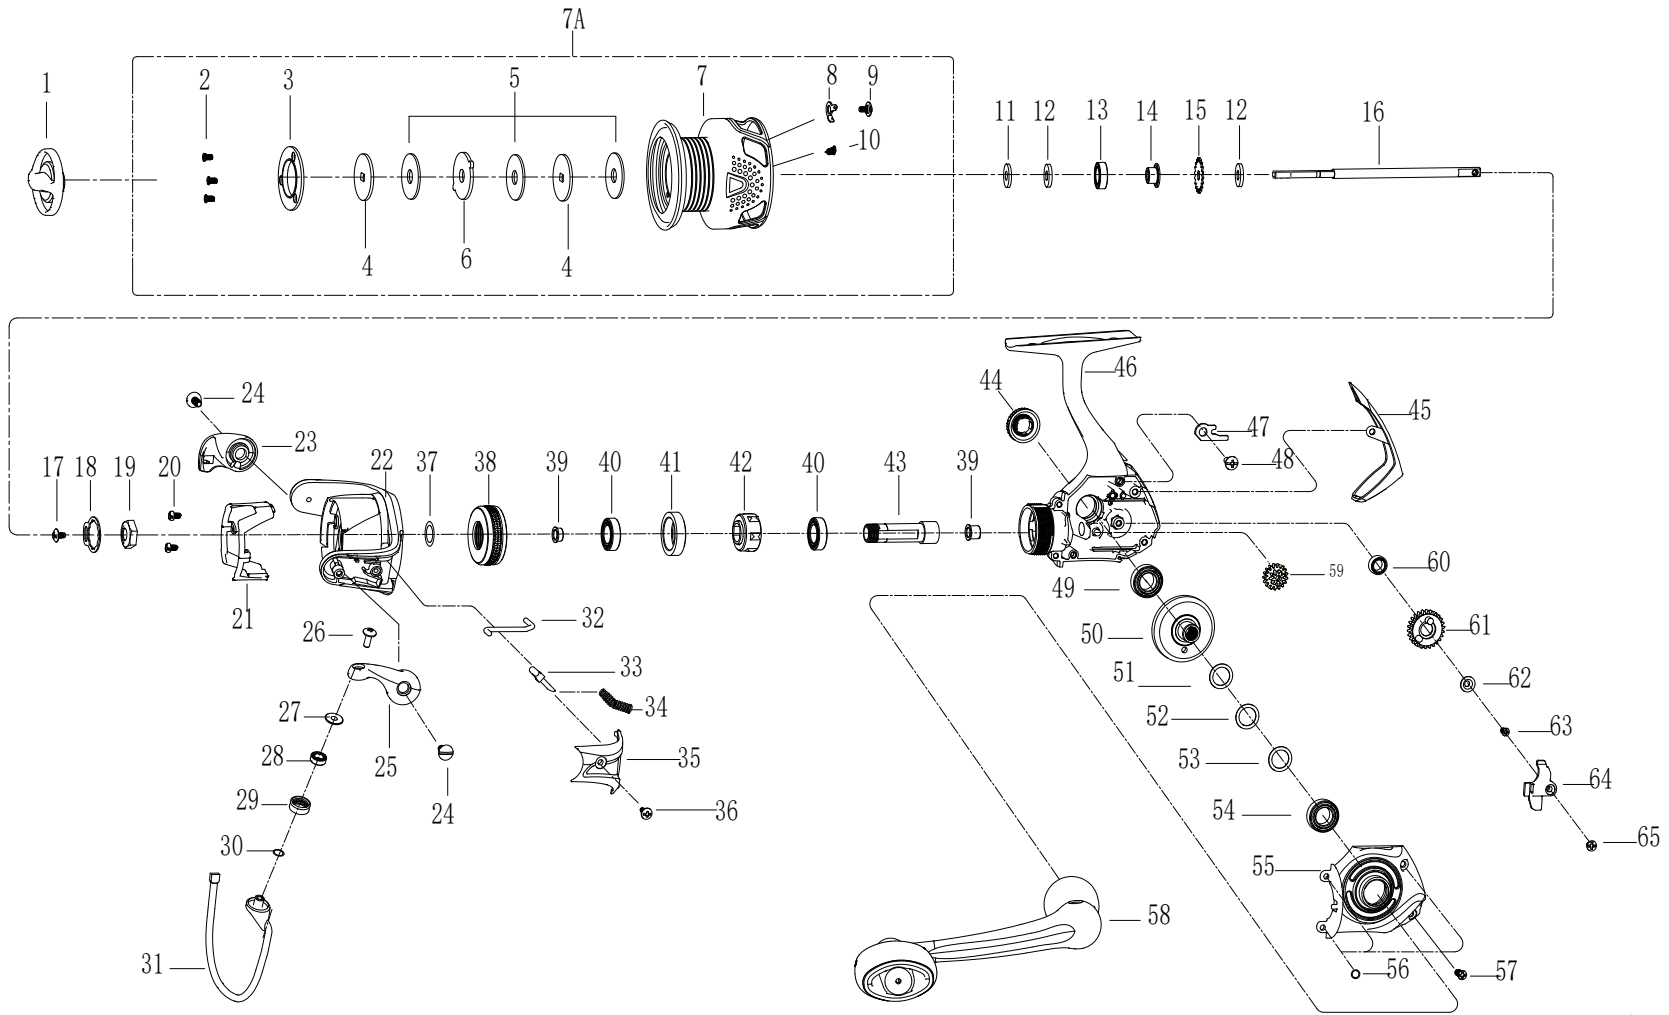

Pflueger President Spinning Reel PRESXT40

Please specify reel model number and number in reel foot when ordering parts.

ITEM	DESCRIPTION	SAP#	ITEM	DESCRIPTION	SAP#	ITEM	DESCRIPTION	SAP#
1	DRAG KNOB ASSY	1611067	22	ROTOR	1611082	44	DUST CAP	1610916
2	SCREW	1200745	23	BAIL HOLDER	1611073	45	REAR COVER	1564246
3	SPOOL RING	1611038	24	SCREW	1200784	46	BODY ASSY	1611083
4	KEY WASHER	1201739	25	BAIL ARM	1611074	47	O/S PLATE	1448527
5	EARED WASHER	1205941	26	SCREW	1205887	48	SCREW	1205909
6	FRICITION WASHER	1225637	27	LINE ROLLER COLLAR	1201757	49	BEARING	1200874
7	SPOOL SUB-ASSY	1611078	28	BEARING	1200781	50	DRIVE GEAR	1577211
7A	SPOOL ASSY	1611079	29	LINE ROLLER	1200782	51	GEAR WASHER	1200878
8	SPOOL CLICK	1216395	30	WASHER	1200780	52	GEAR WASHER	1200876
9	SCREW	1216396	31	BAIL WIRE ASSY	1611052	53	GEAR WASHER	1200798
10	SPOOL SPRING	1214415	32	TRIP PLUNGER	1563771	54	BEARING	1200862
11	SHEET WASHER	1201745	33	BAIL ARM GUIDE	1563772	55	BODY COVER ASSY	1611076
12	D WASHER	1200833	34	BAIL ARM SPRING	1524333	56	SCREW	1200816
13	BEARING	1200773	35	BAIL ARM COVER	1564258	57	SCREW	1210701
14	BEARING SLEEVE	1200835	36	SCREW	1200787	58	HANDLE ASSY	1611077
15	CLICK GEAR	1201749	37	WASHER	1611045	59	GEAR	1359858
16	MAIN SHAFT	1611080	38	NUT	1587338	60	BEARING	1216643
17	SCREW	1200794	39	BUSHING	1205958	61	O/S GEAR	1216674
18	ROTOR NUT RETAINER	1200795	40	BEARING	1200862	62	O/S GEAR BUSHING	1216641
19	ROTOR NUT	1200857	41	BEARING SLEEVE	1417459	63	SCREW	1248988
20	SCREW	1207636	42	ONE WAY CLUTCH	1220341	64	O/S SLIDER	1216583
21	ROTOR SLEEVE	1611081	43	PINION GEAR	1577252	65	SCREW	1200819